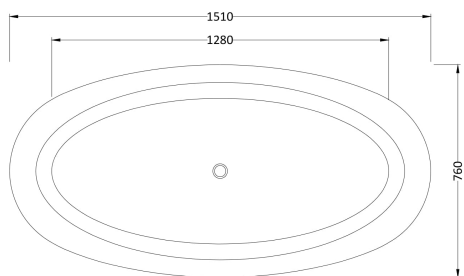

**Sales Code:** NBB002

**Description:** Rose Oval Freestanding Bath 1510 X 760

**Product Dimensions**

Length (mm):	1510
Width (mm):	760
Depth (mm):	555
Nett Weight (kg):	73

**Packaging Dimensions**

Length (mm):	1530
Width (mm):	800
Depth (mm):	580
Gross Weight (kg):	73

**Packaging Data**

Box Colour:	Brown Cardboard Box
Box Qty:	1
Label Size:	100 x 50
Label Colour:	White Label
Label Qty:	1

**Outer Box Dimensions (If Applicable)**

Length (mm):	
Width (mm):	
Height (mm):	
Gross Weight (kg):	
Barcode:	5055275895870

**Product Details**

Country of Origin:	South Africa
Fitting Instruction:	No
Certification:	FSC: No CE & UKCA: No
Material Colour Reference:	European White
Product Material:	Cian Solid Surface
Material Thickness:	16mm
Volume (Ltr):	160
Displaced Capacity:	90
Leg Set Included:	Not Applicable
Waste Included:	Waste Included
Drilled/Undrilled:	Undrilled For Taps
Includes Grips:	No Grips Supplied
Embossed:	No
No of Tapholes:	None
Anti-Slip:	No