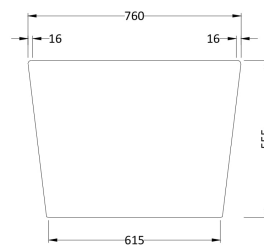

**Sales Code:** NBB002

**Description:** Rose Oval Freestanding Bath 1510 X 760

**Product Dimensions**

Length (mm):	1510
Width (mm):	760
Depth (mm):	555
Nett Weight (kg):	73

**Packaging Dimensions**

Length (mm):	1530
Width (mm):	800
Depth (mm):	580
Gross Weight (kg):	73

**Packaging Data**

Box Colour:	Brown Cardboard Box
Box Qty:	1
Label Size:	100 x 50
Label Colour:	White Label
Label Qty:	1

**Outer Box Dimensions (If Applicable)**

Length (mm):	
Width (mm):	
Height (mm):	
Gross Weight (kg):	
Barcode:	5055275895870

**Product Details**

Country of Origin:	South Africa
Fitting Instruction:	No
Certification:	FSC: No CE & UKCA: No
Material Colour Reference:	European White
Product Material:	Cian Solid Surface
Material Thickness:	16mm
Volume (Ltr):	160
Displaced Capacity:	90
Leg Set Included:	Not Applicable
Waste Included:	Waste Included
Drilled/Undrilled:	Undrilled For Taps
Includes Grips:	No Grips Supplied
Embossed:	No
No of Tapholes:	None
Anti-Slip:	No