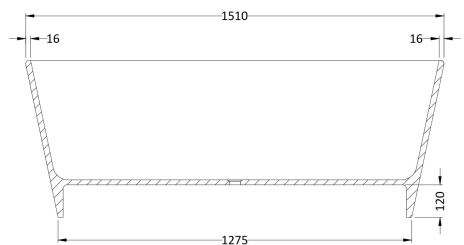

**Sales Code:** NBB002

**Description:** Rose Oval Freestanding Bath 1510 X 760

**Product Dimensions**

Length (mm):	1510
Width (mm):	760
Depth (mm):	555
Nett Weight (kg):	73

**Packaging Dimensions**

Length (mm):	1530
Width (mm):	800
Depth (mm):	580
Gross Weight (kg):	73

**Packaging Data**

Box Colour:	Brown Cardboard Box
Box Qty:	1
Label Size:	100 x 50
Label Colour:	White Label
Label Qty:	1

**Outer Box Dimensions (If Applicable)**

Length (mm):	
Width (mm):	
Height (mm):	
Gross Weight (kg):	
Barcode:	5055275895870

**Product Details**

Country of Origin:	South Africa
Fitting Instruction:	No
Certification:	FSC: No CE & UKCA: No
Material Colour Reference:	European White
Product Material:	Cian Solid Surface
Material Thickness:	16mm
Volume (Ltr):	160
Displaced Capacity:	90
Leg Set Included:	Not Applicable
Waste Included:	Waste Included
Drilled/Undrilled:	Undrilled For Taps
Includes Grips:	No Grips Supplied
Embossed:	No
No of Tapholes:	None
Anti-Slip:	No