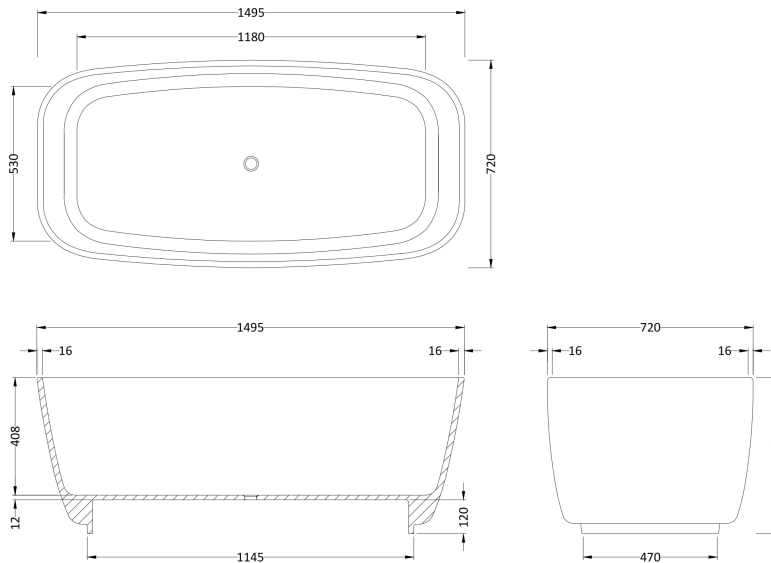

**Sales Code:** NBB003

**Description:** Bella Rec Freestanding Bath 1495 X 720

**Product Dimensions**

Length (mm):	1495
Width (mm):	720
Depth (mm):	540
Nett Weight (kg):	82

**Packaging Dimensions**

Length (mm):	1530
Width (mm):	800
Depth (mm):	580
Gross Weight (kg):	82

**Packaging Data**

Box Colour:	Brown Cardboard Box
Box Qty:	1
Label Size:	100 x 50
Label Colour:	White Label
Label Qty:	1

**Outer Box Dimensions (If Applicable)**

Length (mm):	
Width (mm):	
Height (mm):	
Gross Weight (kg):	
Barcode:	5055275895887

**Product Details**

Country of Origin:	South Africa
Fitting Instruction:	No
Certification:	FSC: No CE & UKCA: No
Material Colour Reference:	European White
Product Material:	Cian Solid Surface
Material Thickness:	16mm
Volume (Ltr):	175
Displaced Capacity:	105
Leg Set Included:	Not Applicable
Waste Included:	Waste Included
Drilled/Undrilled:	Undrilled For Taps
Includes Grips:	No Grips Supplied
Embossed:	No
No of Tapholes:	None
Anti-Slip:	No