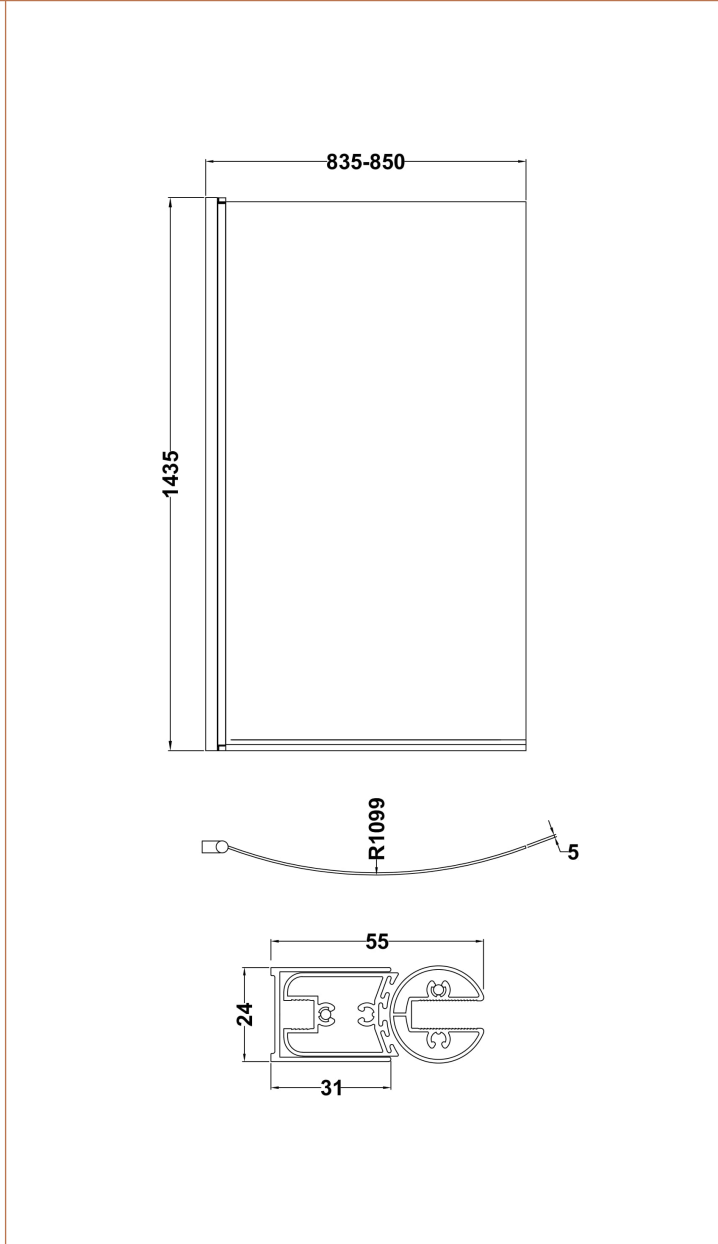

### Product Dimensions

Height (mm):	1435
Width (mm):	870
Depth (mm):	38
Nett Weight (kg):	20

### Packaging Dimensions

Height (mm):	50
Width (mm):	895
Length (mm):	1435
Gross Weight (kg):	20.7

### Packaging Data

Box Colour:	Brown Cardboard Box - Printed
Box Qty:	1
Label Size:	100 x 50
Label Colour:	Not Applicable
Label Qty:	0

### Outer Box Dimensions (If Applicable)

Height (mm):	
Width (mm):	
Depth (mm):	
Length (mm):	
Gross Weight (kg):	
Barcode:	5055369001798