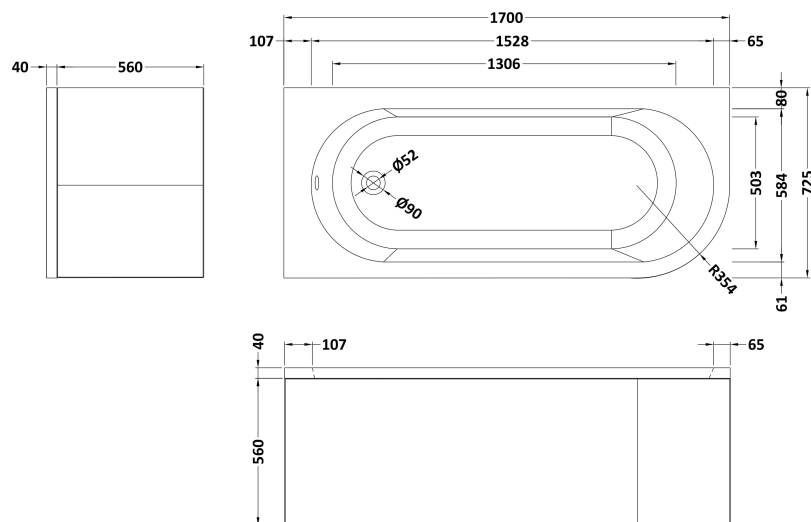

Sales Code: NBH209L

Description: Lh Btw Corner Bath & Panel

Packaging Details

Barcode: 5055275894538

Sales Code: NBH209LNL

Description: Lh Btw Corner Bath

Product Dimensions

Length (mm):	725
Width (mm):	1700
Depth (mm):	410
Nett Weight (kg):	24

Packaging Dimensions

Length (mm):	1700
Width (mm):	725
Depth (mm):	400
Gross Weight (kg):	25

Packaging Data

Box Colour:	Brown Cardboard Sleeve
Box Qty:	1
Label Size:	80 x 40
Label Colour:	White Label
Label Qty:	2

Outer Box Dimensions (If Applicable)

Length (mm):	
Width (mm):	
Height (mm):	
Gross Weight (kg):	
Barcode:	5055275894538

Product Details

Country of Origin:	Poland
Fitting Instruction:	No
Certification:	FSC: No CE: Yes
Material Colour Reference:	European White
Product Material:	Acrylic
Material Thickness:	4mm
Volume (Ltr):	195L
Displaced Capacity:	120L
Leg Set Included:	Legset Not Included
Waste Included:	Waste Not Included
Drilled/Undrilled:	Undrilled For Taps
Includes Grips:	Not Applicable
Embossed:	No
No of Tapholes:	None
Anti-Slip:	No

Sales Code: NBL001

Description: Leg Set

Product Dimensions

Length (mm):	570
Width (mm):	
Depth (mm):	
Nett Weight (kg):	1.9

Packaging Dimensions

Length (mm):	600
Width (mm):	60
Depth (mm):	60
Gross Weight (kg):	1.9