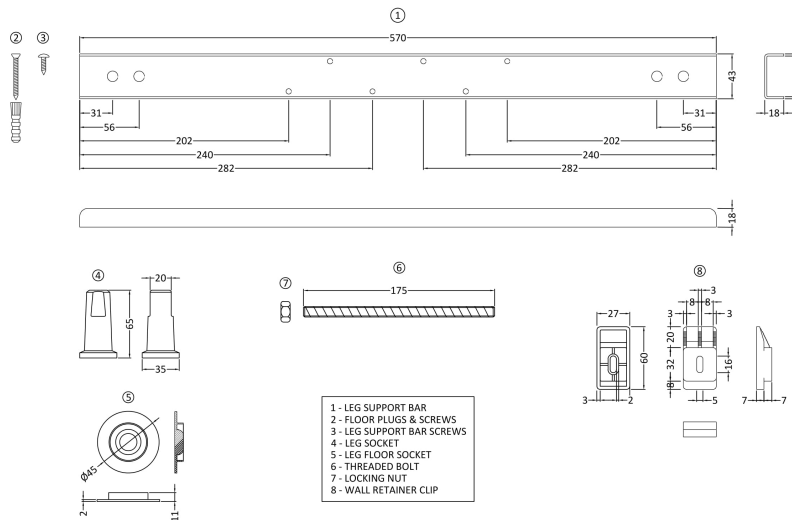

Sales Code: NBH209L

Description: Lh Btw Corner Bath & Panel

Packaging Details

Barcode: 5055275894538

Sales Code: NBH209LNL

Description: Lh Btw Corner Bath

Product Dimensions

Length (mm):	725
Width (mm):	1700
Depth (mm):	410
Nett Weight (kg):	24

Outer Box Dimensions (If Applicable)

Length (mm):	
Width (mm):	
Height (mm):	
Gross Weight (kg):	
Barcode:	5055275894538

Product Details

Country of Origin:	Poland
Fitting Instruction:	No
Certification:	FSC: No CE: Yes
Material Colour Reference:	European White
Product Material:	Acrylic
Material Thickness:	4mm
Volume (Ltr):	195L
Displaced Capacity:	120L
Leg Set Included:	Legset Not Included
Waste Included:	Waste Not Included
Drilled/Undrilled:	Undrilled For Taps
Includes Grips:	Not Applicable
Embossed:	No
No of Tapholes:	None
Anti-Slip:	No

Sales Code: NBL001

Description: Leg Set

Product Dimensions

Length (mm):	570
Width (mm):	
Depth (mm):	
Nett Weight (kg):	1.9

Packaging Dimensions

Length (mm):	600
Width (mm):	60
Depth (mm):	60
Gross Weight (kg):	1.9

Sales Code: BSG008

Description: Btw J Corner Bath Panel

Image
Currently
Unavailable

Product Dimensions

Length (mm):	1700
Width (mm):	560
Depth (mm):	725
Nett Weight (kg):	5

Packaging Dimensions

Length (mm):	1700
Width (mm):	30
Depth (mm):	400
Gross Weight (kg):	5.5