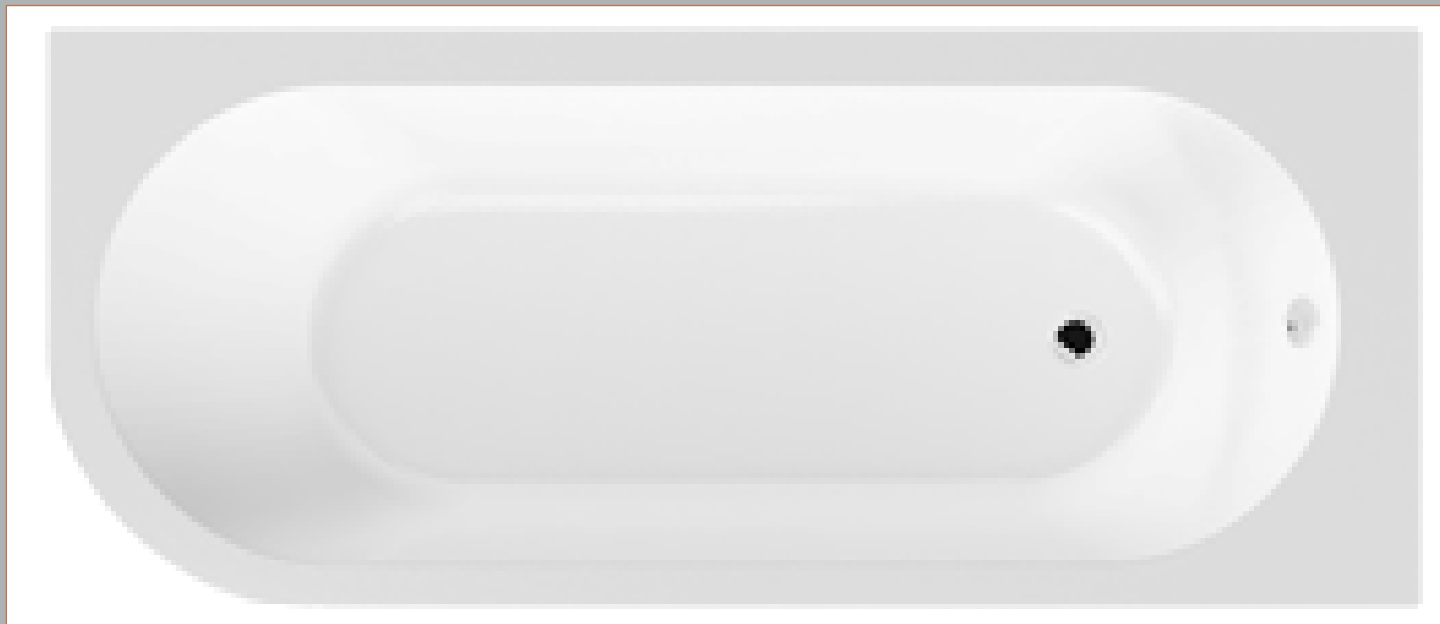

Sales Code: NBH209R

Description: Rh Btw Corner Bath & Panel

Packaging Details

Barcode: 5055275894545

Sales Code: NBH209RNL

Description: Rh Btw Corner Bath

Product Dimensions

Length (mm):	725
Width (mm):	1700
Depth (mm):	410
Nett Weight (kg):	24

Packaging Dimensions

Length (mm):	1700
Width (mm):	725
Depth (mm):	400
Gross Weight (kg):	25

Packaging Data

Box Colour:	Brown Cardboard Sleeve
Box Qty:	1
Label Size:	80 x 40
Label Colour:	White Label
Label Qty:	2

Outer Box Dimensions (If Applicable)

Length (mm):	
Width (mm):	
Height (mm):	
Gross Weight (kg):	
Barcode:	5055275894545

Product Details

Country of Origin:	Poland
Fitting Instruction:	No
Certification:	FSC: No CE: Yes
Material Colour Reference:	European White
Product Material:	Acrylic
Material Thickness:	4mm
Volume (Ltr):	192L
Displaced Capacity:	120L
Leg Set Included:	Legset Not Included
Waste Included:	Waste Not Included
Drilled/Undrilled:	Undrilled For Taps
Includes Grips:	Not Applicable
Embossed:	No
No of Tapholes:	None
Anti-Slip:	No

Sales Code: NBL001

Description: Leg Set

Product Dimensions

Length (mm):	570
Width (mm):	
Depth (mm):	
Nett Weight (kg):	1.9

Packaging Dimensions

Length (mm):	600
Width (mm):	60
Depth (mm):	60
Gross Weight (kg):	1.9