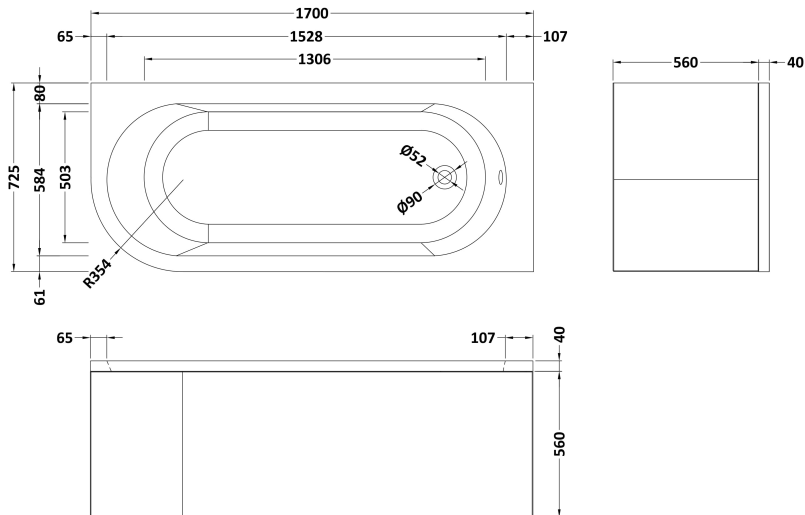

Sales Code: NBH209R

Description: Rh Btw Corner Bath & Panel

Packaging Details

Barcode: 5055275894545

Sales Code: NBH209RNL

Description: Rh Btw Corner Bath

Product Dimensions

Length (mm):	725
Width (mm):	1700
Depth (mm):	410
Nett Weight (kg):	24

Packaging Dimensions

Length (mm):	1700
Width (mm):	725
Depth (mm):	400
Gross Weight (kg):	25

Packaging Data

Box Colour:	Brown Cardboard Sleeve
Box Qty:	1
Label Size:	80 x 40
Label Colour:	White Label
Label Qty:	2

Outer Box Dimensions (If Applicable)

Length (mm):	
Width (mm):	
Height (mm):	
Gross Weight (kg):	
Barcode:	5055275894545

Product Details

Country of Origin:	Poland
Fitting Instruction:	No
Certification:	FSC: No CE: Yes
Material Colour Reference:	European White
Product Material:	Acrylic
Material Thickness:	4mm
Volume (Ltr):	192L
Displaced Capacity:	120L
Leg Set Included:	Legset Not Included
Waste Included:	Waste Not Included
Drilled/Undrilled:	Undrilled For Taps
Includes Grips:	Not Applicable
Embossed:	No
No of Tapholes:	None
Anti-Slip:	No

Sales Code: NBL001

Description: Leg Set

Product Dimensions

Length (mm):	570
Width (mm):	
Depth (mm):	
Nett Weight (kg):	1.9

Packaging Dimensions

Length (mm):	600
Width (mm):	60
Depth (mm):	60
Gross Weight (kg):	1.9