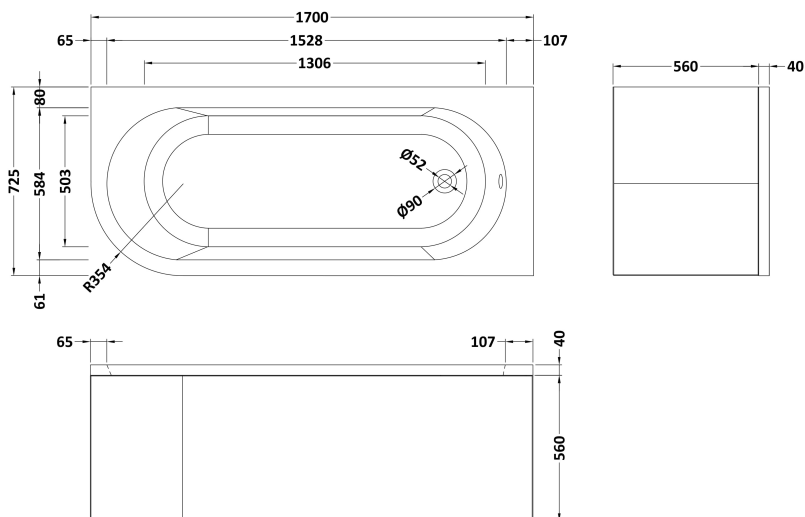

Sales Code: NBH209R

Description: Rh Btw Corner Bath & Panel

Packaging Details

Barcode: 5055275894545

Sales Code: NBH209RNL

Description: Rh Btw Corner Bath

Product Dimensions

Length (mm):	725
Width (mm):	1700
Depth (mm):	410
Nett Weight (kg):	24

Packaging Dimensions

Length (mm):	1700
Width (mm):	725
Depth (mm):	400
Gross Weight (kg):	25

Packaging Data

Box Colour:	Brown Cardboard Sleeve
Box Qty:	1
Label Size:	80 x 40
Label Colour:	White Label
Label Qty:	2

Outer Box Dimensions (If Applicable)

Length (mm):	
Width (mm):	
Height (mm):	
Gross Weight (kg):	
Barcode:	5055275894545

Product Details

Country of Origin:	Poland
Fitting Instruction:	No
Certification:	FSC: No CE: Yes
Material Colour Reference:	European White
Product Material:	Acrylic
Material Thickness:	4mm
Volume (Ltr):	192L
Displaced Capacity:	120L
Leg Set Included:	Legset Not Included
Waste Included:	Waste Not Included
Drilled/Undrilled:	Undrilled For Taps
Includes Grips:	Not Applicable
Embossed:	No
No of Tapholes:	None
Anti-Slip:	No

Sales Code: NBL001

Description: Leg Set

Product Dimensions

Length (mm):	570
Width (mm):	
Depth (mm):	
Nett Weight (kg):	1.9

Packaging Dimensions

Length (mm):	600
Width (mm):	60
Depth (mm):	60
Gross Weight (kg):	1.9