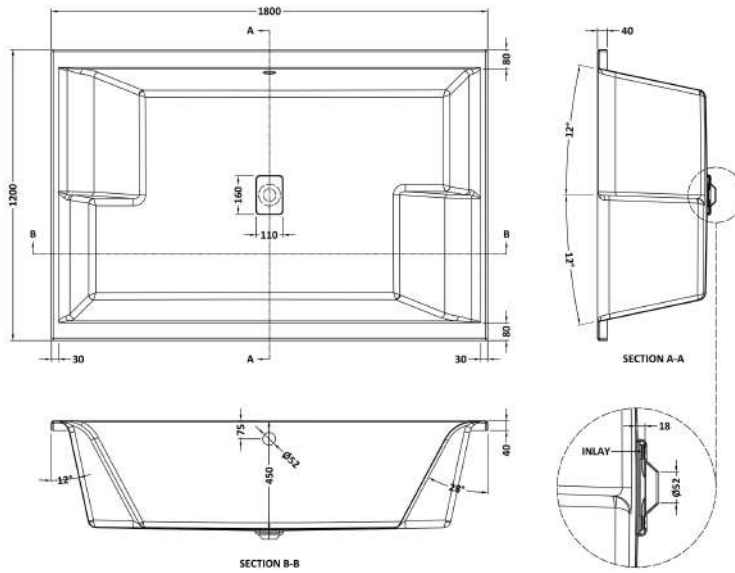

Sales Code: NBI1812

Description: 1800 X 1200 Large Inset Bath & Legs

Packaging Details

Barcode: 5056678435731

Sales Code: NBI1812NL

Description: 1800 X 1200 Large Inset Bath Only

Product Dimensions

Length (mm):	1800
Width (mm):	1200
Depth (mm):	630
Nett Weight (kg):	55

Packaging Dimensions

Length (mm):	1800
Width (mm):	1200
Depth (mm):	630
Gross Weight (kg):	55

Packaging Data

Box Colour:	Brown Cardboard Sleeve
Box Qty:	1
Label Size:	192 x 38
Label Colour:	White Label
Label Qty:	1

Outer Box Dimensions (If Applicable)

Length (mm):	
Width (mm):	
Height (mm):	
Gross Weight (kg):	
Barcode:	5056678463260

Product Details

Country of Origin:	Egypt
Fitting Instruction:	No
Certification:	FSC: CE & UKCA:
Material Colour Reference:	European White
Product Material:	Acrylic
Material Thickness:	4mm
Volume (Ltr):	440 L
Displaced Capacity:	370L
Leg Set Included:	Legset Not Included
Waste Included:	Waste Not Included
Drilled/Undrilled:	Undrilled For Taps
Includes Grips:	No Grips Supplied
Embossed:	No
No of Tapholes:	None
Anti-Slip:	No

Sales Code: NBI001

Description: Leg Set For Large Inset Bath

Product Dimensions

Length (mm):
 Width (mm):
 Depth (mm):
 Nett Weight (kg): 2.5

Packaging Dimensions

Length (mm): 665
 Width (mm): 55
 Depth (mm): 42
 Gross Weight (kg): 2.5