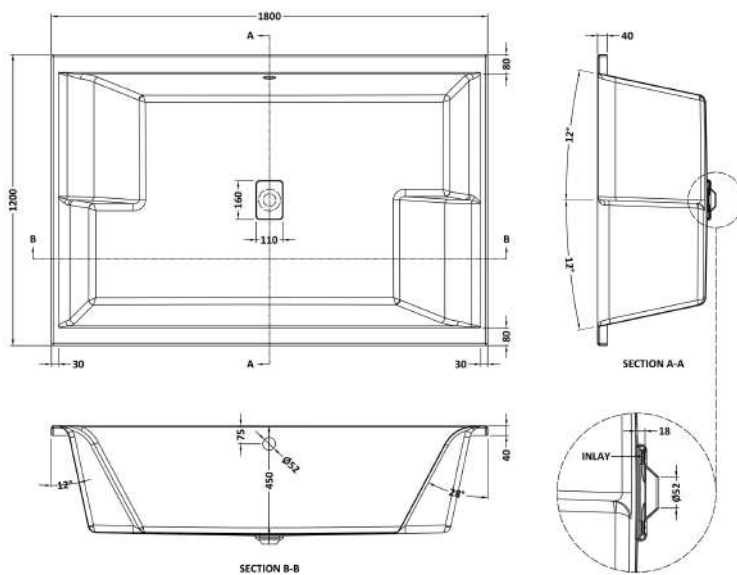

Sales Code: NBI1812

Description: 1800 X 1200 Large Inset Bath & Legs

Packaging Details

Barcode: 5056678435731

Sales Code: NBI1812NL

Description: 1800 X 1200 Large Inset Bath Only

Product Dimensions

Length (mm):	1800
Width (mm):	1200
Depth (mm):	630
Nett Weight (kg):	55

Packaging Dimensions

Length (mm):	1800
Width (mm):	1200
Depth (mm):	630
Gross Weight (kg):	55

Packaging Data

Box Colour:	Brown Cardboard Sleeve
Box Qty:	1
Label Size:	192 x 38
Label Colour:	White Label
Label Qty:	1

Outer Box Dimensions (If Applicable)

Length (mm):	
Width (mm):	
Height (mm):	
Gross Weight (kg):	
Barcode:	5056678463260

Product Details

Country of Origin:	Egypt
Fitting Instruction:	No
Certification:	FSC: CE & UKCA:
Material Colour Reference:	European White
Product Material:	Acrylic
Material Thickness:	4mm
Volume (Ltr):	440 L
Displaced Capacity:	370L
Leg Set Included:	Legset Not Included
Waste Included:	Waste Not Included
Drilled/Undrilled:	Undrilled For Taps
Includes Grips:	No Grips Supplied
Embossed:	No
No of Tapholes:	None
Anti-Slip:	No

Sales Code: NBI001

Description: Leg Set For Large Inset Bath

Product Dimensions

Length (mm):
 Width (mm):
 Depth (mm):
 Nett Weight (kg): 2.5

Packaging Dimensions

Length (mm): 665
 Width (mm): 55
 Depth (mm): 42
 Gross Weight (kg): 2.5