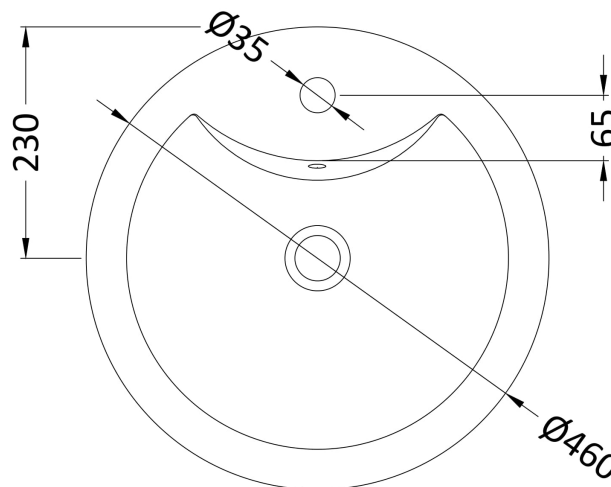

Sales Code: NBV006

Description: White Round Ceramic Basin

Product Dimensions

Height (mm):	220
Width (mm):	460
Depth (mm):	460
Nett Weight (kg):	9.65

Packaging Dimensions

Height (mm):	230
Width (mm):	480
Depth (mm):	480
Gross Weight (kg):	9.85

Packaging Data

Box Colour:	Brown Cardboard Box
Box Qty:	1
Label Size:	100 x 50
Label Colour:	White Label
Label Qty:	2

Outer Box Dimensions (If Applicable)

Height (mm):	
Width (mm):	
Depth (mm):	
Gross Weight (kg):	
Barcode:	5055146194439

Product Details

Country of Origin:	China
Fitting Instruction:	No
Certification:	CE: No WRAS: N/A WRAS No: N/A
Product Material:	Vitreous China
Fixing Supplied:	No

Pans/Bidets: Trap Style: Not Applicable Includes Seat: Not Applicable

Basins: Tap Hole: One Taphole Chain Stay Hole: No
Template: Not Required Waste Type Req: Slotted
Overflow Inc: Yes Overflow Cover: No
Inner Bowl Depth (mm): 155mm