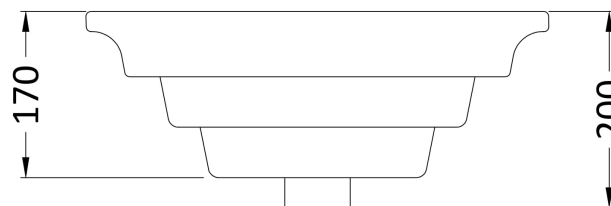

Sales Code: NBV006

Description: White Round Ceramic Basin

Product Dimensions

Height (mm):	220
Width (mm):	460
Depth (mm):	460
Nett Weight (kg):	9.65

Packaging Dimensions

Height (mm):	230
Width (mm):	480
Depth (mm):	480
Gross Weight (kg):	9.85

Packaging Data

Box Colour:	Brown Cardboard Box
Box Qty:	1
Label Size:	100 x 50
Label Colour:	White Label
Label Qty:	2

Outer Box Dimensions (If Applicable)

Height (mm):	
Width (mm):	
Depth (mm):	
Gross Weight (kg):	
Barcode:	5055146194439

Basins: Tap Hole: One Taphole Chain Stay Hole: No
Template: Not Required Waste Type Req: Slotted
Overflow Inc: Yes Overflow Cover: No
Inner Bowl Depth (mm): 155mm