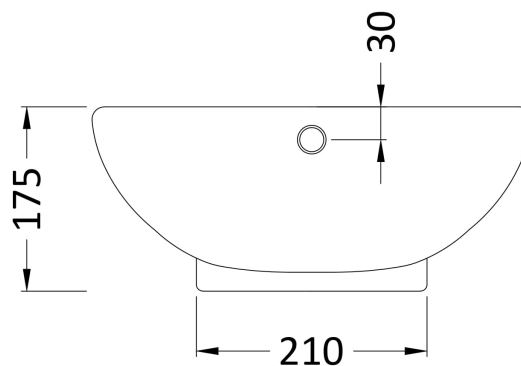

Sales Code: NBV124

Description: Tide Vessel 410 X 410X 175

Product Dimensions

Height (mm):	175
Width (mm):	410
Depth (mm):	410
Nett Weight (kg):	6.8

Packaging Dimensions

Height (mm):	195
Width (mm):	440
Depth (mm):	440
Gross Weight (kg):	7

Packaging Data

Box Colour:	Brown Cardboard Box
Box Qty:	1
Label Size:	100 x 50
Label Colour:	White Label
Label Qty:	2

Outer Box Dimensions (If Applicable)

Height (mm):	
Width (mm):	
Depth (mm):	
Gross Weight (kg):	
Barcode:	5055369028450

Basins: Tap Hole: One Taphole Chain Stay Hole: No
Template: Not Required Waste Type Req: Slotted
Overflow Inc: Yes Overflow Cover: No
Inner Bowl Depth (mm): 120mm