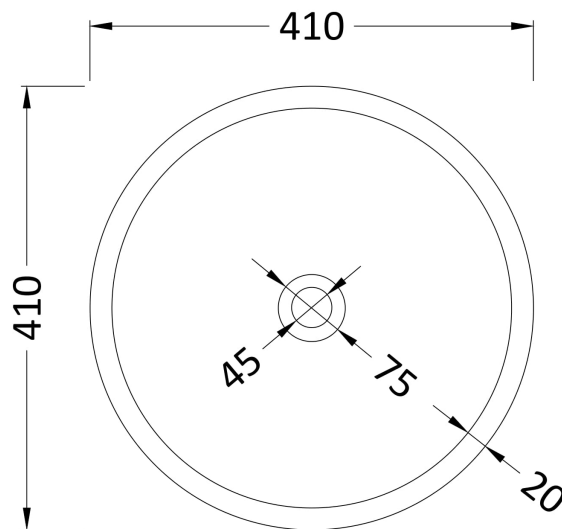

Sales Code: NBV124

Description: Tide Vessel 410 X 410X 175

Product Dimensions

Height (mm):	175
Width (mm):	410
Depth (mm):	410
Nett Weight (kg):	6.8

Packaging Dimensions

Height (mm):	195
Width (mm):	440
Depth (mm):	440
Gross Weight (kg):	7

Packaging Data

Box Colour:	Brown Cardboard Box
Box Qty:	1
Label Size:	100 x 50
Label Colour:	White Label
Label Qty:	2

Outer Box Dimensions (If Applicable)

Height (mm):	
Width (mm):	
Depth (mm):	
Gross Weight (kg):	
Barcode:	5055369028450

Basins: Tap Hole: One Taphole Chain Stay Hole: No
Template: Not Required Waste Type Req: Slotted
Overflow Inc: Yes Overflow Cover: No
Inner Bowl Depth (mm): 120mm