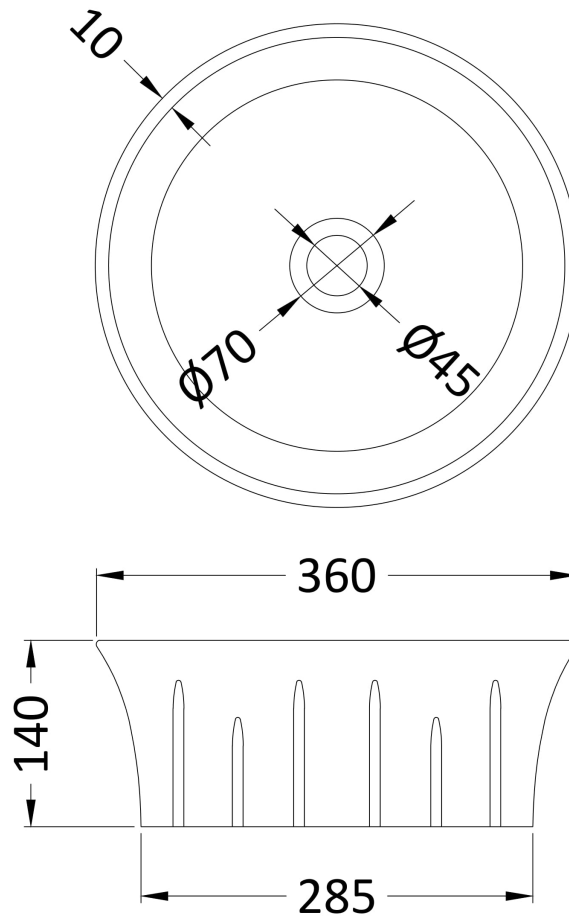

Sales Code: NBV167

Description: Round Basin W358xd368xh137

Product Dimensions

Height (mm):	140
Width (mm):	360
Depth (mm):	360
Nett Weight (kg):	5.8

Packaging Dimensions

Height (mm):	150
Width (mm):	375
Depth (mm):	375
Gross Weight (kg):	6

Packaging Data

Box Colour:	Brown Cardboard Box
Box Qty:	1
Label Size:	100 x 50
Label Colour:	White Label
Label Qty:	2

Outer Box Dimensions (If Applicable)

Height (mm):	
Width (mm):	
Depth (mm):	
Gross Weight (kg):	
Barcode:	5056211851530

Product Details

Country of Origin:	China
Fitting Instruction:	No
Certification:	CE: WRAS: WRAS No:
Product Material:	Vitreous China
Fixing Supplied:	No

Pans/Bidets: Trap Style: N/A Includes Seat: Not Applicable

Basins: Tap Hole: No Tapholes Chain Stay Hole: No
Template: Not Required Waste Type Req: Unslotted
Overflow Inc: No Overflow Cover: No
Inner Bowl Depth (mm):