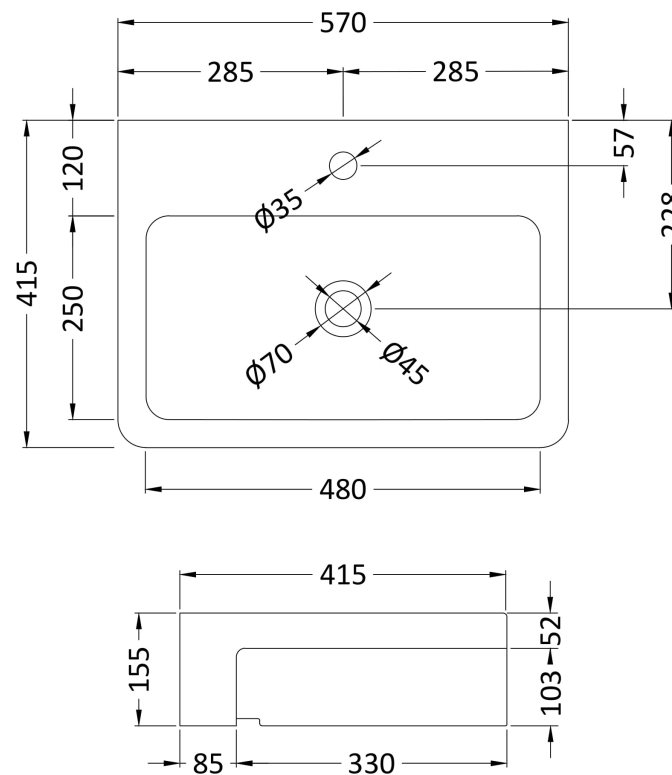

Sales Code: NBV171

Description: Rect Semi Recess Basin W570xd415xh155

Product Dimensions

Height (mm):	155
Width (mm):	570
Depth (mm):	415
Nett Weight (kg):	15.5

Packaging Dimensions

Height (mm):	165
Width (mm):	580
Depth (mm):	415
Gross Weight (kg):	16

Packaging Data

Box Colour:	Brown Cardboard Box
Box Qty:	1
Label Size:	100 x 50
Label Colour:	White Label
Label Qty:	2

Outer Box Dimensions (If Applicable)

Height (mm):	
Width (mm):	
Depth (mm):	
Gross Weight (kg):	
Barcode:	5056211851578

Product Details

Country of Origin:	China
Fitting Instruction:	No
Certification:	CE: WRAS: WRAS No:
Product Material:	Vitreous China
Fixing Supplied:	No

Pans/Bidets: Trap Style: N/A Includes Seat: Not Applicable

Basins: Tap Hole: One Taphole Chain Stay Hole: No
Template: Not Required Waste Type Req: Slotted
Overflow Inc: Yes Overflow Cover: Yes
Inner Bowl Depth (mm):