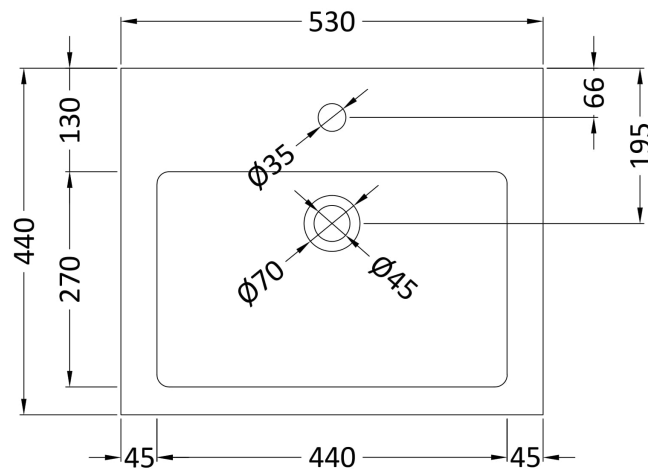

Sales Code: NBV172

Description: Square Semi Recess Basin W530xd440xh168

Product Dimensions

Height (mm):	168
Width (mm):	530
Depth (mm):	440
Nett Weight (kg):	16

Packaging Dimensions

Height (mm):	175
Width (mm):	545
Depth (mm):	450
Gross Weight (kg):	16.5

Packaging Data

Box Colour:	Brown Cardboard Box
Box Qty:	1
Label Size:	100 x 50
Label Colour:	White Label
Label Qty:	2

Outer Box Dimensions (If Applicable)

Height (mm):	
Width (mm):	
Depth (mm):	
Gross Weight (kg):	
Barcode:	5056211851585

Product Details

Country of Origin:	China
Fitting Instruction:	No
Certification:	CE: WRAS: WRAS No:
Product Material:	Vitreous China
Fixing Supplied:	No

Pans/Bidets: Trap Style: N/A Includes Seat: Not Applicable

Basins: Tap Hole: One Taphole Chain Stay Hole: No
Template: Not Required Waste Type Req: Slotted
Overflow Inc: Yes Overflow Cover: Yes
Inner Bowl Depth (mm):