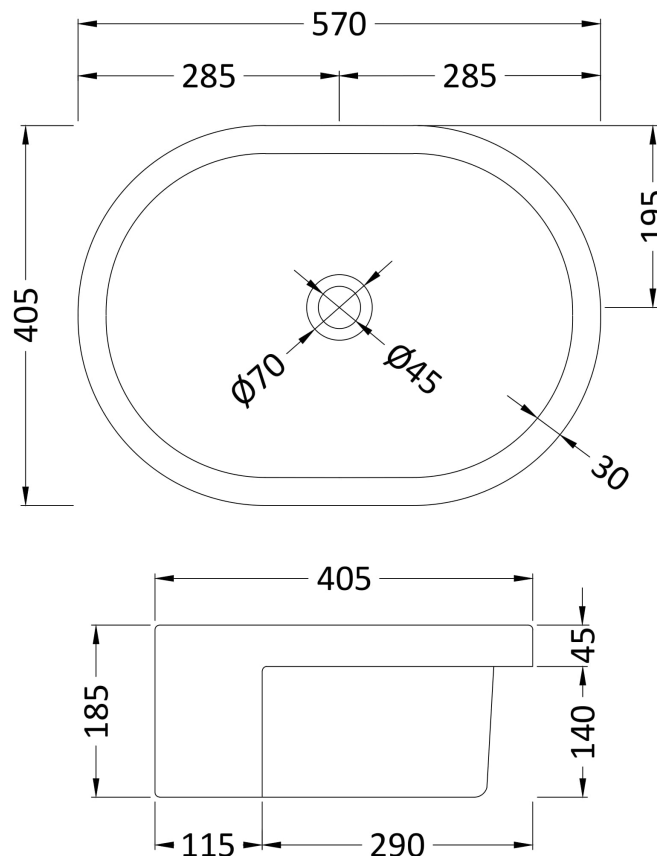

Sales Code: NBV173

Description: Oval Semi Recess Basin W560xd400xh185

Product Dimensions

Height (mm):	185
Width (mm):	570
Depth (mm):	405
Nett Weight (kg):	13.5

Packaging Dimensions

Height (mm):	200
Width (mm):	575
Depth (mm):	415
Gross Weight (kg):	14

Packaging Data

Box Colour:	Brown Cardboard Box
Box Qty:	1
Label Size:	100 x 50
Label Colour:	White Label
Label Qty:	2

Outer Box Dimensions (If Applicable)

Height (mm):	
Width (mm):	
Depth (mm):	
Gross Weight (kg):	
Barcode:	5056211851592

Product Details

Country of Origin:	China
Fitting Instruction:	No
Certification:	CE: WRAS: WRAS No:
Product Material:	Vitreous China
Fixing Supplied:	No

Pans/Bidets: Trap Style: N/A Includes Seat: Not Applicable

Basins: Tap Hole: No Tapholes Chain Stay Hole: No
Template: Not Required Waste Type Req: Slotted
Overflow Inc: Yes Overflow Cover: Yes
Inner Bowl Depth (mm):