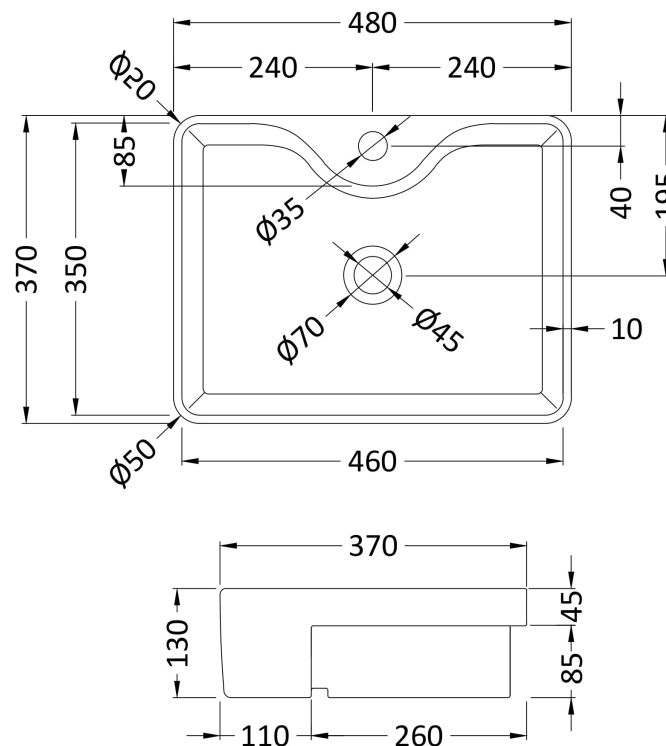

Sales Code: NBV174

Description: Rect Semi Recess Basin W480xd370xh130

**Product Dimensions**

Height (mm):	130
Width (mm):	480
Depth (mm):	370
Nett Weight (kg):	10.5

**Packaging Dimensions**

Height (mm):	145
Width (mm):	495
Depth (mm):	390
Gross Weight (kg):	11

**Packaging Data**

Box Colour:	Brown Cardboard Box
Box Qty:	1
Label Size:	100 x 50
Label Colour:	White Label
Label Qty:	2

**Outer Box Dimensions (If Applicable)**

Height (mm):	
Width (mm):	
Depth (mm):	
Gross Weight (kg):	
Barcode:	5056211851608

**Product Details**

Country of Origin:	China
Fitting Instruction:	No
Certification:	CE: WRAS: WRAS No:
Product Material:	Vitreous China
Fixing Supplied:	No

**Pans/Bidets:** Trap Style: N/A Includes Seat: Not Applicable

**Basins:** Tap Hole: One Taphole Chain Stay Hole: No  
Template: Not Required Waste Type Req: Unslotted  
Overflow Inc: No Overflow Cover: No  
Inner Bowl Depth (mm):