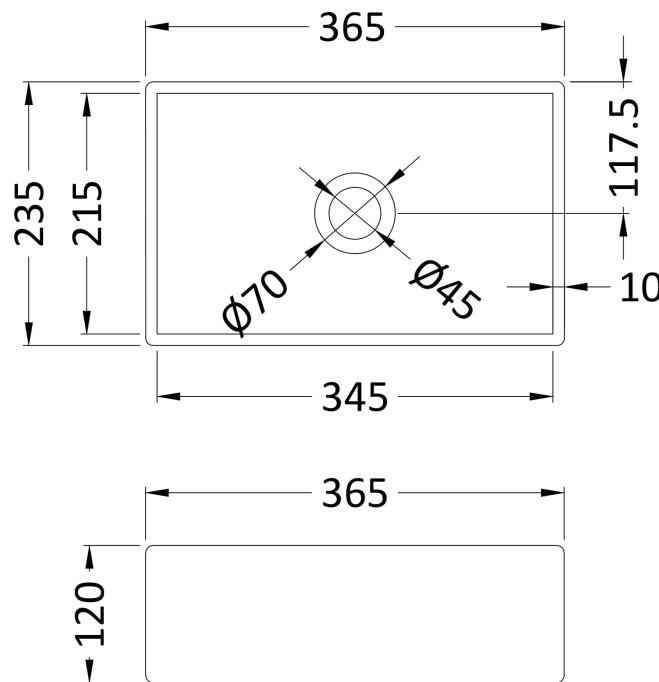

Sales Code: NBV479

Description: Rectangular Basin 365 X 235 X 120

Product Dimensions

| | |
|-------------------|-----|
| Height (mm): | 120 |
| Width (mm): | 365 |
| Depth (mm): | 235 |
| Nett Weight (kg): | 5.8 |

Packaging Dimensions

| | |
|--------------------|-----|
| Height (mm): | 135 |
| Width (mm): | 375 |
| Depth (mm): | 245 |
| Gross Weight (kg): | 6 |

Packaging Data

| | |
|---------------|---------------------|
| Box Colour: | Brown Cardboard Box |
| Box Qty: | 1 |
| Label Size: | 100 x 50 |
| Label Colour: | White Label |
| Label Qty: | 2 |

Outer Box Dimensions (If Applicable)

| | |
|--------------------|---------------|
| Height (mm): | |
| Width (mm): | |
| Depth (mm): | |
| Gross Weight (kg): | |
| Barcode: | 5056462625256 |

Product Details

Basins: Tap Hole: No Tapholes Chain Stay Hole: No
 Template: Not Required Waste Type Req: Unslotted
 Overflow Inc: No Overflow Cover: No
 Inner Bowl Depth (mm): 110mm