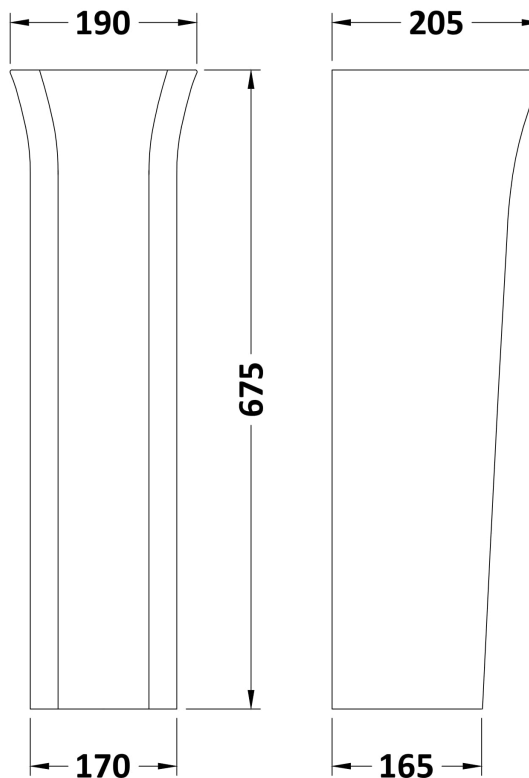

Sales Code: Ncg300

Description: Freya 550 Basin And Pedestal

Packaging Details

Barcode: 5056211801214

Sales Code: NCG302

Description: 550 Basin 1Th

Product Dimensions

Height (mm):	183
Width (mm):	550
Depth (mm):	460
Nett Weight (kg):	11.8

Packaging Dimensions

Height (mm):	230
Width (mm):	560
Depth (mm):	470
Gross Weight (kg):	12

Packaging Data

Box Colour:	Brown Cardboard Box - Printed
Box Qty:	1
Label Size:	100 x 50
Label Colour:	White Label
Label Qty:	2

Outer Box Dimensions (If Applicable)

Height (mm):	
Width (mm):	
Depth (mm):	
Gross Weight (kg):	
Barcode:	5055275895528

Product Details

Country of Origin:	China
Fitting Instruction:	No
Certification:	CE: Yes WRAS: N/A WRAS No: N/A
Product Material:	Vitreous China
Fixing Supplied:	No

Sales Code: NCG303

Description: Full Pedestal

Product Dimensions

Height (mm):	675
Width (mm):	175
Depth (mm):	165
Nett Weight (kg):	9.8

Packaging Dimensions

Height (mm):	192
Width (mm):	190
Depth (mm):	687
Gross Weight (kg):	10