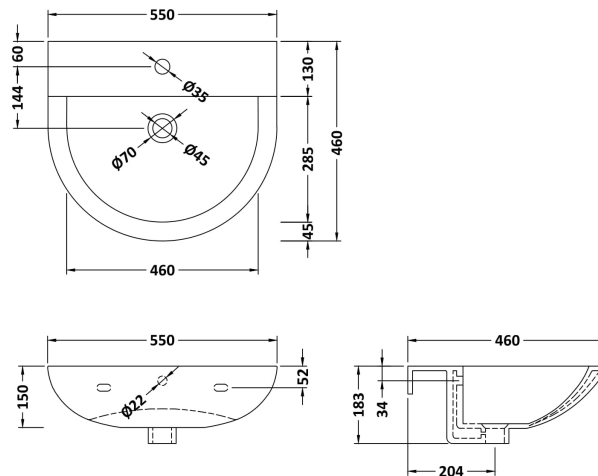

Sales Code: Ncg300

Description: Freya 550 Basin And Pedestal

Packaging Details

Barcode: 5056211801214

Sales Code: NCG302

Description: 550 Basin 1Th

Product Dimensions

Height (mm):	183
Width (mm):	550
Depth (mm):	460
Nett Weight (kg):	11.8

Packaging Dimensions

Height (mm):	230
Width (mm):	560
Depth (mm):	470
Gross Weight (kg):	12

Packaging Data

Box Colour:	Brown Cardboard Box - Printed
Box Qty:	1
Label Size:	100 x 50
Label Colour:	White Label
Label Qty:	2

Outer Box Dimensions (If Applicable)

Height (mm):	
Width (mm):	
Depth (mm):	
Gross Weight (kg):	
Barcode:	5055275895528

Product Details

Country of Origin:	China
Fitting Instruction:	No
Certification:	CE: Yes WRAS: N/A WRAS No: N/A
Product Material:	Vitreous China
Fixing Supplied:	No

Sales Code: NCG303

Description: Full Pedestal

Product Dimensions

Height (mm):	675
Width (mm):	175
Depth (mm):	165
Nett Weight (kg):	9.8

Packaging Dimensions

Height (mm):	192
Width (mm):	190
Depth (mm):	687
Gross Weight (kg):	10