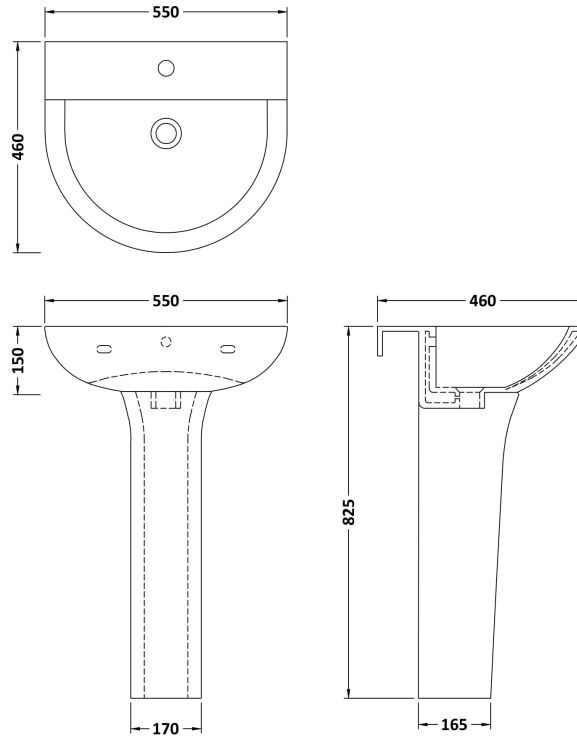

Sales Code: Ncg300

Description: Freya 550 Basin And Pedestal

Packaging Details

Barcode: 5056211801214

Sales Code: NCG302

Description: 550 Basin 1Th

Product Dimensions

Height (mm):	183
Width (mm):	550
Depth (mm):	460
Nett Weight (kg):	11.8

Packaging Dimensions

Height (mm):	230
Width (mm):	560
Depth (mm):	470
Gross Weight (kg):	12

Packaging Data

Box Colour:	Brown Cardboard Box - Printed
Box Qty:	1
Label Size:	100 x 50
Label Colour:	White Label
Label Qty:	2

Outer Box Dimensions (If Applicable)

Height (mm):	
Width (mm):	
Depth (mm):	
Gross Weight (kg):	
Barcode:	5055275895528

Product Details

Country of Origin:	China
Fitting Instruction:	No
Certification:	CE: Yes WRAS: N/A WRAS No: N/A
Product Material:	Vitreous China
Fixing Supplied:	No

Sales Code: NCG303

Description: Full Pedestal

Product Dimensions

Height (mm):	675
Width (mm):	175
Depth (mm):	165
Nett Weight (kg):	9.8

Packaging Dimensions

Height (mm):	192
Width (mm):	190
Depth (mm):	687
Gross Weight (kg):	10