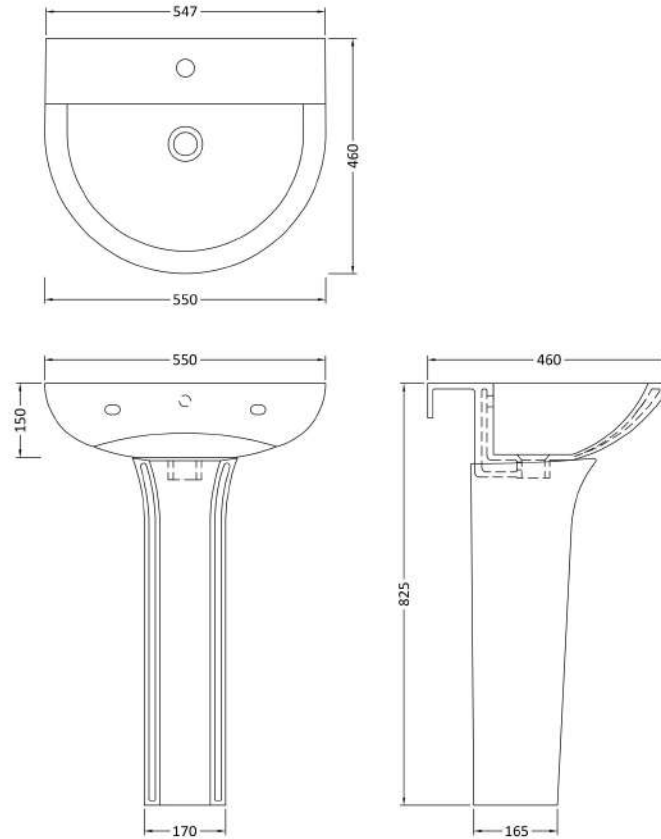

Sales Code: Ncg300

Description: Freya 550 Basin And Pedestal

Packaging Details

Barcode: 5056211801214

Sales Code: NCG302

Description: 550 Basin 1Th

Product Dimensions

Height (mm):	183
Width (mm):	550
Depth (mm):	460
Nett Weight (kg):	11.8

Packaging Dimensions

Height (mm):	230
Width (mm):	560
Depth (mm):	470
Gross Weight (kg):	12

Packaging Data

Box Colour:	Brown Cardboard Box - Printed
Box Qty:	1
Label Size:	100 x 50
Label Colour:	White Label
Label Qty:	2

Outer Box Dimensions (If Applicable)

Height (mm):	
Width (mm):	
Depth (mm):	
Gross Weight (kg):	
Barcode:	5055275895528

Product Details

Country of Origin:	China
Fitting Instruction:	No
Certification: CE & UKCA:	Yes WRAS: N/A WRAS No: N/A
Product Material:	Vitreous China
Fixing Supplied:	No

Sales Code: NCG303

Description: Full Pedestal

Product Dimensions

Height (mm):	675
Width (mm):	175
Depth (mm):	165
Nett Weight (kg):	9.8

Packaging Dimensions

Height (mm):	192
Width (mm):	190
Depth (mm):	687
Gross Weight (kg):	10