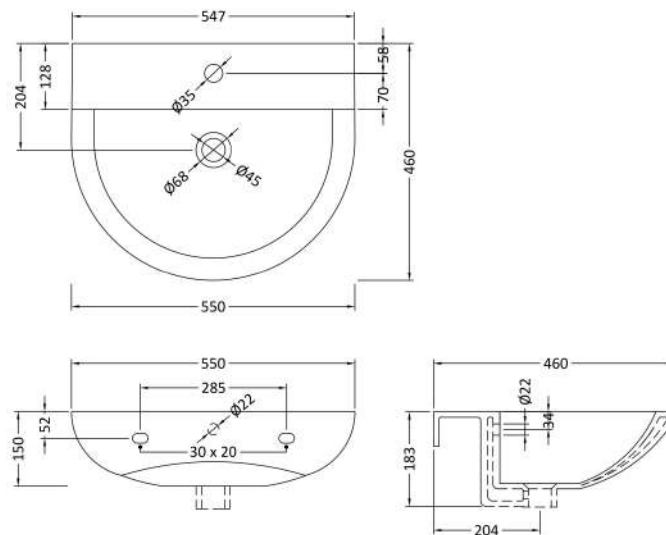

Sales Code: Ncg300

Description: Freya 550 Basin And Pedestal

Packaging Details

Barcode: 5056211801214

Sales Code: NCG302

Description: 550 Basin 1Th

Product Dimensions

Height (mm):	183
Width (mm):	550
Depth (mm):	460
Nett Weight (kg):	11.8

Packaging Dimensions

Height (mm):	230
Width (mm):	560
Depth (mm):	470
Gross Weight (kg):	12

Packaging Data

Box Colour:	Brown Cardboard Box - Printed
Box Qty:	1
Label Size:	100 x 50
Label Colour:	White Label
Label Qty:	2

Outer Box Dimensions (If Applicable)

Height (mm):	
Width (mm):	
Depth (mm):	
Gross Weight (kg):	
Barcode:	5055275895528

Product Details

Country of Origin:	China
Fitting Instruction:	No
Certification: CE & UKCA:	Yes WRAS: N/A WRAS No: N/A
Product Material:	Vitreous China
Fixing Supplied:	No

Sales Code: NCG303

Description: Full Pedestal

Product Dimensions

Height (mm):	675
Width (mm):	175
Depth (mm):	165
Nett Weight (kg):	9.8

Packaging Dimensions

Height (mm):	192
Width (mm):	190
Depth (mm):	687
Gross Weight (kg):	10