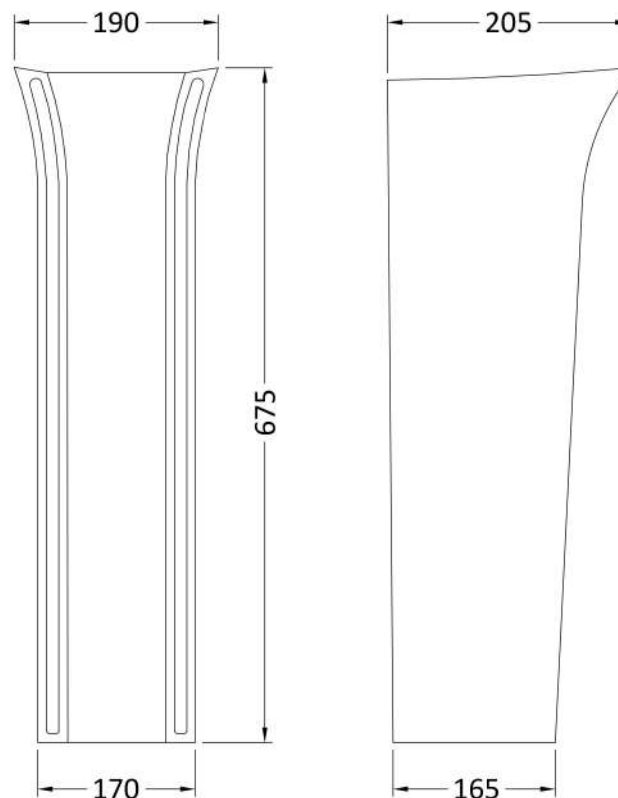

Sales Code: Ncg300

Description: Freya 550 Basin And Pedestal

Packaging Details

Barcode: 5056211801214

Sales Code: NCG302

Description: 550 Basin 1Th

Product Dimensions

Height (mm):	183
Width (mm):	550
Depth (mm):	460
Nett Weight (kg):	11.8

Packaging Dimensions

Height (mm):	230
Width (mm):	560
Depth (mm):	470
Gross Weight (kg):	12

Packaging Data

Box Colour:	Brown Cardboard Box - Printed
Box Qty:	1
Label Size:	100 x 50
Label Colour:	White Label
Label Qty:	2

Outer Box Dimensions (If Applicable)

Height (mm):	
Width (mm):	
Depth (mm):	
Gross Weight (kg):	
Barcode:	5055275895528

Product Details

Country of Origin:	China
Fitting Instruction:	No
Certification: CE & UKCA:	Yes WRAS: N/A WRAS No: N/A
Product Material:	Vitreous China
Fixing Supplied:	No

Sales Code: NCG303

Description: Full Pedestal

Product Dimensions

Height (mm):	675
Width (mm):	175
Depth (mm):	165
Nett Weight (kg):	9.8

Packaging Dimensions

Height (mm):	192
Width (mm):	190
Depth (mm):	687
Gross Weight (kg):	10