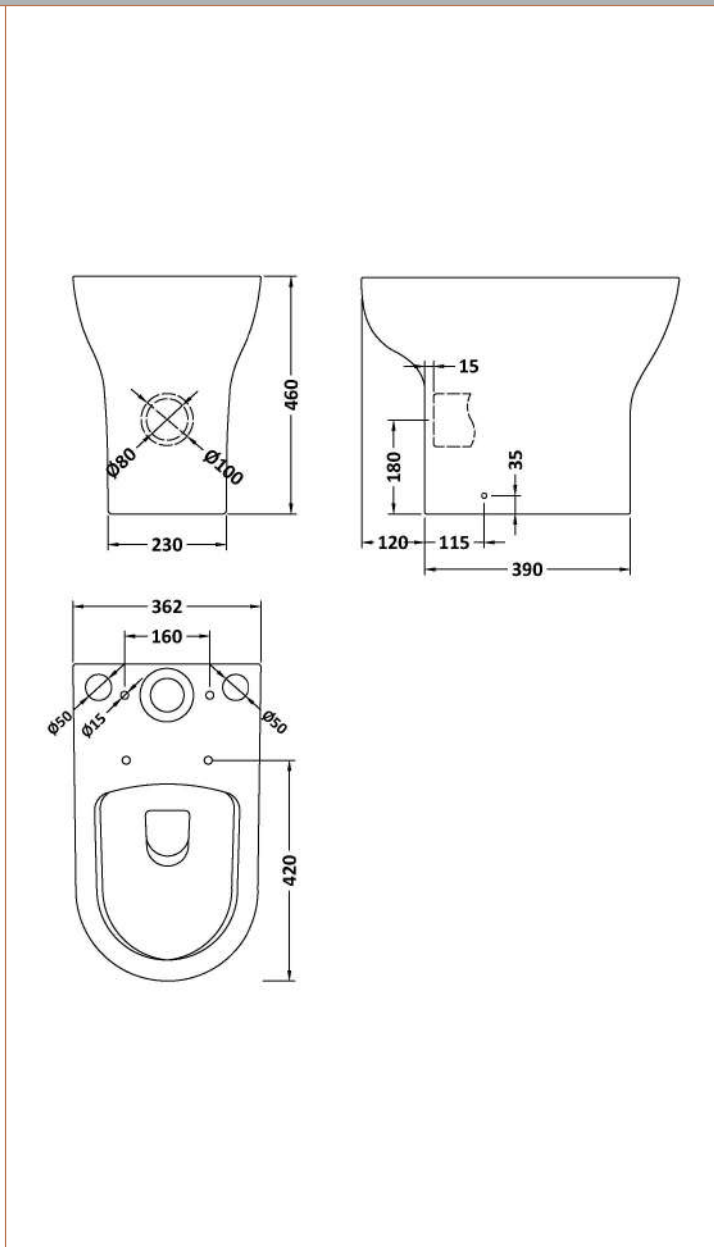

Packaging Dimensions

Height (mm):	415
Width (mm):	385
Depth (mm):	175
Gross Weight (kg):	14.5

Packaging Data

Box Colour:	Brown Cardboard Box
Box Qty:	1
Label Size:	100 x 50
Label Colour:	White Label
Label Qty:	2

Outer Box Dimensions (If Applicable)

Height (mm):	
Width (mm):	
Depth (mm):	
Gross Weight (kg):	
Barcode:	5056678419694

Product Details

Country of Origin:	China
Fitting Instruction:	No
Certification: CE & UKCA:	No
WRAS:	No
WRAS No:	N/A
Product Material:	Vitreous China
Fixing Supplied:	Yes

Sales Code: NCH390

Description: Freya Comfort Height Rimless Wc Pan

Product Dimensions

Height (mm):	470
Width (mm):	350
Depth (mm):	640
Nett Weight (kg):	29

Packaging Dimensions

Height (mm):	490
Width (mm):	454
Depth (mm):	625
Gross Weight (kg):	29.6

Sales Code: NCG398

Description: Round Sandwich Soft Close Seat

Product Dimensions

Length (mm):	422
Width (mm):	354
Height (mm):	18
Nett Weight (kg):	1.5

Packaging Dimensions

Length (mm):	450
Width (mm):	365
Height (mm):	52
Gross Weight (kg):	1.5