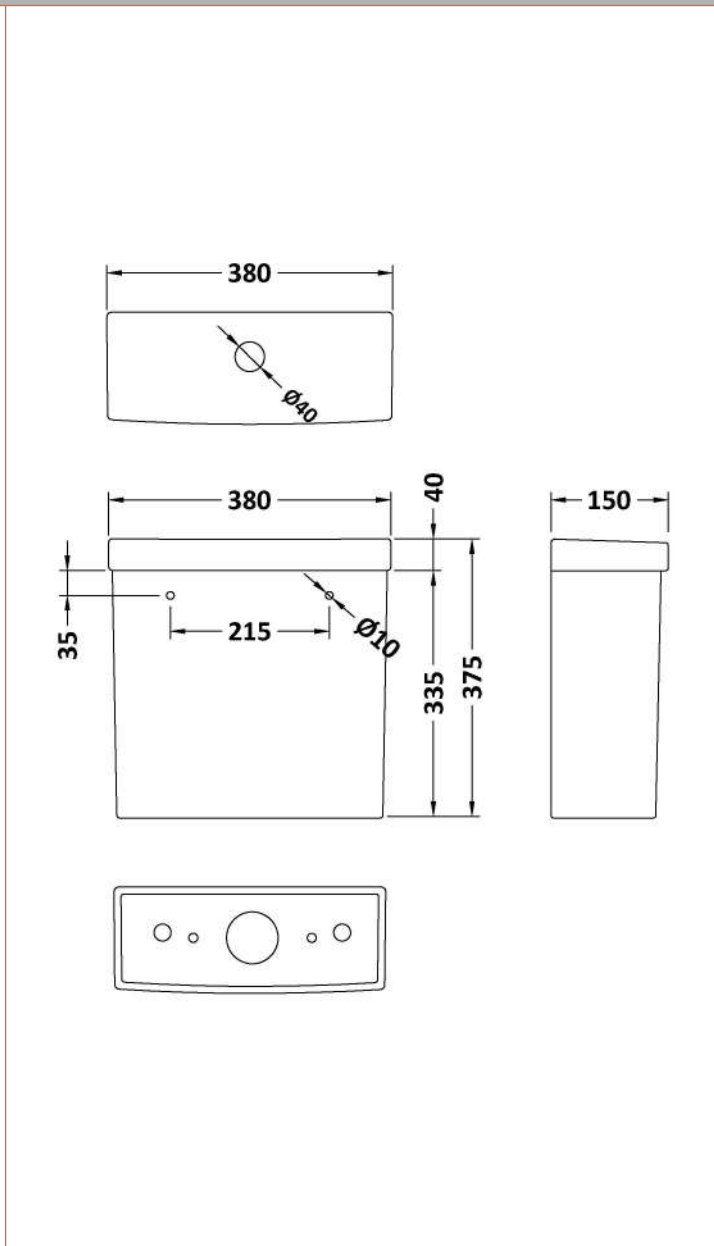

Sales Code: Ncg391

Description: Comfort Rimless Pan, Cistern & S/C Seat

Packaging Details

Barcode: 5056462639338

Sales Code: NCH391

Description: Freya Cc Cistern Inc Fittings

Product Dimensions

Height (mm):	380
Width (mm):	375
Depth (mm):	150
Nett Weight (kg):	14

Packaging Dimensions

Height (mm):	415
Width (mm):	385
Depth (mm):	175
Gross Weight (kg):	14.5

Packaging Data

Box Colour:	Brown Cardboard Box
Box Qty:	1
Label Size:	100 x 50
Label Colour:	White Label
Label Qty:	2

Outer Box Dimensions (If Applicable)

Height (mm):	
Width (mm):	
Depth (mm):	
Gross Weight (kg):	
Barcode:	5056678419694

Product Details

Country of Origin:	China
Fitting Instruction:	No
Certification: CE & UKCA:	No
WRAS:	No
WRAS No:	N/A
Product Material:	Vitreous China
Fixing Supplied:	Yes

Sales Code: NCG398

Description: Round Sandwich Soft Close Seat

Product Dimensions

Length (mm):	422
Width (mm):	354
Height (mm):	18
Nett Weight (kg):	1.5

Packaging Dimensions

Length (mm):	450
Width (mm):	365
Height (mm):	52
Gross Weight (kg):	1.5