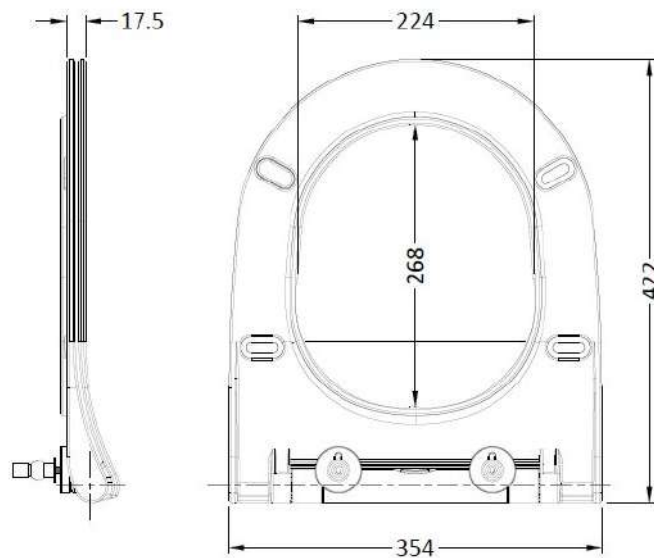

Outer Box Dimensions (If Applicable)

Height (mm):	
Width (mm):	
Depth (mm):	
Gross Weight (kg):	
Barcode:	5056678419694

Product Details

Country of Origin:	China
Fitting Instruction:	No
Certification: CE & UKCA:	No
WRAS:	No
WRAS No:	N/A
Product Material:	Vitreous China
Fixing Supplied:	Yes

Sales Code: NCH390

Description: Freya Comfort Height Rimless Wc Pan

Product Dimensions

Height (mm):	470
Width (mm):	350
Depth (mm):	640
Nett Weight (kg):	29

Packaging Dimensions

Height (mm):	490
Width (mm):	454
Depth (mm):	625
Gross Weight (kg):	29.6

Packaging Data

Box Colour:	Brown Cardboard Box
Box Qty:	1
Label Size:	100 x 50
Label Colour:	White Label
Label Qty:	2

Outer Box Dimensions (If Applicable)

Height (mm):	
Width (mm):	
Depth (mm):	
Gross Weight (kg):	
Barcode:	5056678419687

Sales Code: NCG398

Description: Round Sandwich Soft Close Seat

Product Dimensions

Length (mm):	422
Width (mm):	354
Height (mm):	18
Nett Weight (kg):	1.5

Packaging Dimensions

Length (mm):	450
Width (mm):	365
Height (mm):	52
Gross Weight (kg):	1.5