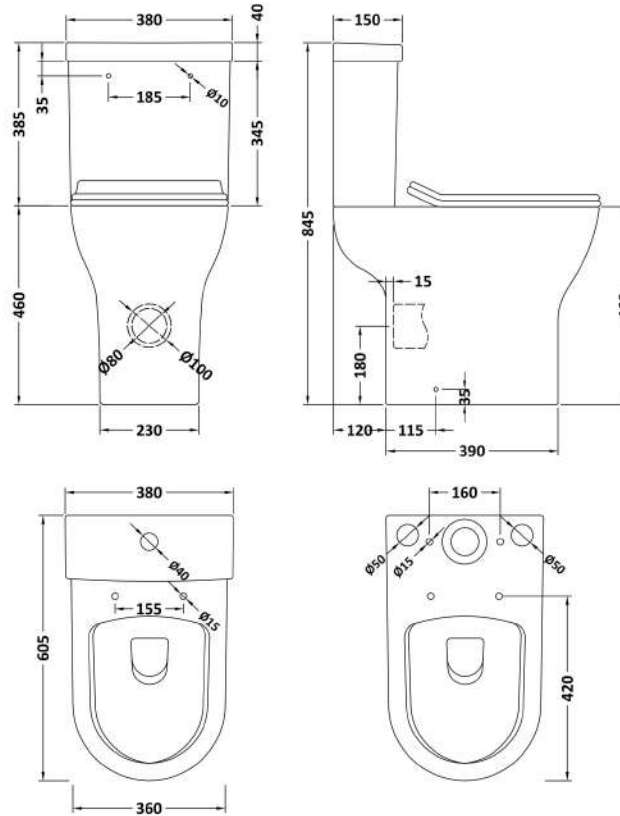

Sales Code: Ncg391

Description: Comfort Rimless Pan, Cistern & S/C Seat

Packaging Details

Barcode: 5056462639338

Sales Code: NCH391

Description: Freya Cc Cistern Inc Fittings

Product Dimensions

Height (mm):	380
Width (mm):	375
Depth (mm):	150
Nett Weight (kg):	14

Packaging Dimensions

Height (mm):	415
Width (mm):	385
Depth (mm):	175
Gross Weight (kg):	14.5

Packaging Data

Box Colour:	Brown Cardboard Box
Box Qty:	1
Label Size:	100 x 50
Label Colour:	White Label
Label Qty:	2

Outer Box Dimensions (If Applicable)

Height (mm):	
Width (mm):	
Depth (mm):	
Gross Weight (kg):	
Barcode:	5056678419694

Product Details

Country of Origin:	China
Fitting Instruction:	No
Certification: CE & UKCA:	No
WRAS:	No
WRAS No:	N/A
Product Material:	Vitreous China
Fixing Supplied:	Yes

Sales Code: NCG398

Description: Round Sandwich Soft Close Seat

Product Dimensions

Length (mm):	422
Width (mm):	354
Height (mm):	18
Nett Weight (kg):	1.5

Packaging Dimensions

Length (mm):	450
Width (mm):	365
Height (mm):	52
Gross Weight (kg):	1.5