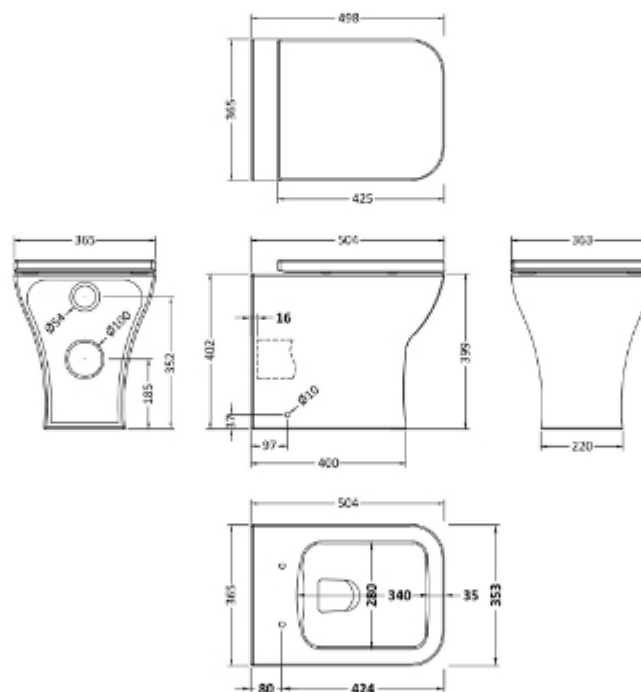

Sales Code: NCG406

Description: Ave Rimless Btw Pan & Sc Seat

Product Dimensions

Height (mm):	410
Width (mm):	365
Depth (mm):	500
Nett Weight (kg):	22

Packaging Dimensions

Height (mm):	420
Width (mm):	395
Depth (mm):	540
Gross Weight (kg):	22.59

Packaging Data

Box Colour:	Brown Cardboard Box
Box Qty:	1
Label Size:	100 x 50
Label Colour:	White Label
Label Qty:	2

Outer Box Dimensions (If Applicable)

Height (mm):	
Width (mm):	
Depth (mm):	
Gross Weight (kg):	
Barcode:	5056211872023

Product Details

Country of Origin:	China
Fitting Instruction:	No
Certification: CE & UKCA:	No
WRAS:	N/A
WRAS No:	N/A
Product Material:	Vitreous China
Fixing Supplied:	No

Pans/Bidets: Trap Style: P Trap Includes Seat: Yes

Basins: Top Hole: Not Applicable Chain Stay Hole: Not Applicable
Template: Not Applicable Waste Type Req: Not Applicable
Overflow Inc: Not Applicable Overflow Cover: Not Applicable
Inner Bowl Depth (mm): N/A