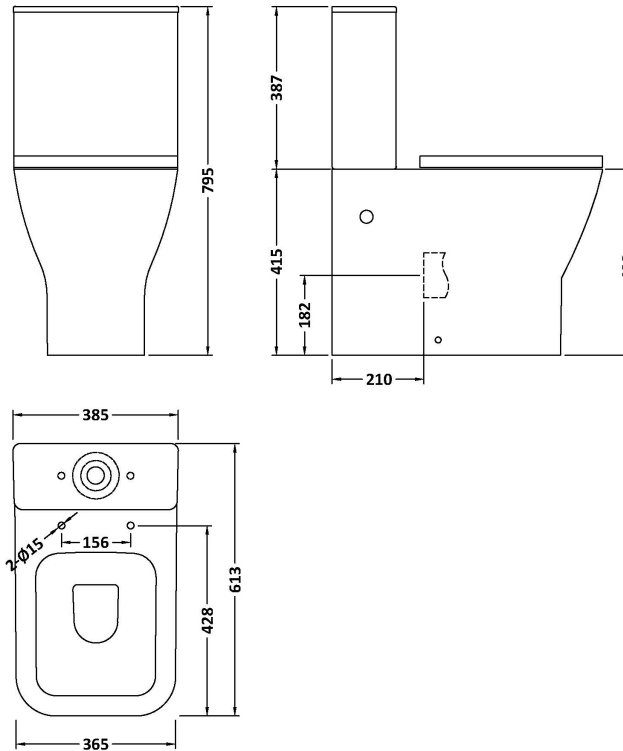

### Product Dimensions

Height (mm):	795
Width (mm):	385
Depth (mm):	613
Nett Weight (kg):	35

### Packaging Dimensions

Height (mm):	450
Width (mm):	775
Depth (mm):	435
Gross Weight (kg):	37

### Packaging Data

Box Colour:	Brown Cardboard Box - Printed
Box Qty:	1
Label Size:	100 x 50
Label Colour:	White Label
Label Qty:	2

### Outer Box Dimensions (If Applicable)

Height (mm):	
Width (mm):	
Depth (mm):	
Gross Weight (kg):	
Barcode:	5056462683386