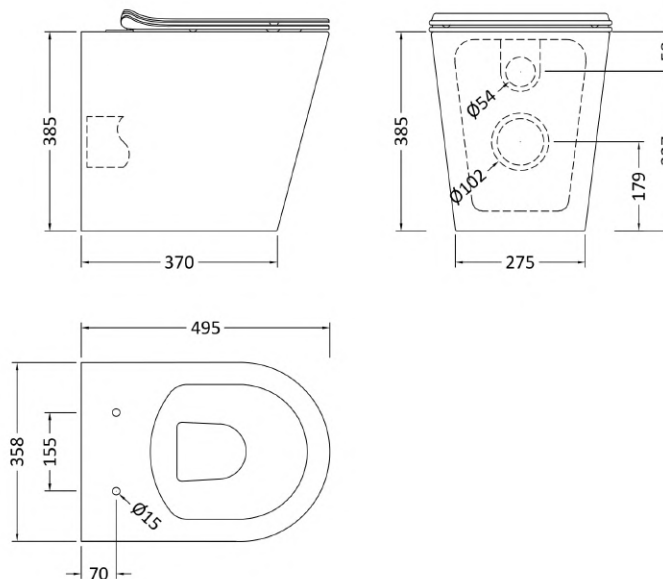

Sales Code: NCG606

Description: Fenton Rimless Btw Pan & Sc Seat (Pp)

Product Dimensions

Height (mm):	385
Width (mm):	358
Depth (mm):	495
Nett Weight (kg):	21

Packaging Dimensions

Height (mm):	420
Width (mm):	430
Depth (mm):	520
Gross Weight (kg):	24

Packaging Data

Box Colour:	Brown Cardboard Box - Printed
Box Qty:	1
Label Size:	100 x 50
Label Colour:	Not Applicable
Label Qty:	2

Outer Box Dimensions (If Applicable)

Height (mm):	
Width (mm):	
Depth (mm):	
Gross Weight (kg):	
Barcode:	5056678449844

Product Details

Country of Origin:	China
Fitting Instruction:	No
Certification: CE & UKCA:	WRAS: N/A WRAS No: N/A
Product Material:	Vitreous China
Fixing Supplied:	No

Pans/Bidets: Trap Style: P Trap Includes Seat: Yes

Basins: Tap Hole: Not Applicable Chain Stay Hole: Not Applicable
Template: Not Applicable Waste Type Req: Not Applicable
Overflow Inc: Not Applicable Overflow Cover: Not Applicable
Inner Bowl Depth (mm): N/A