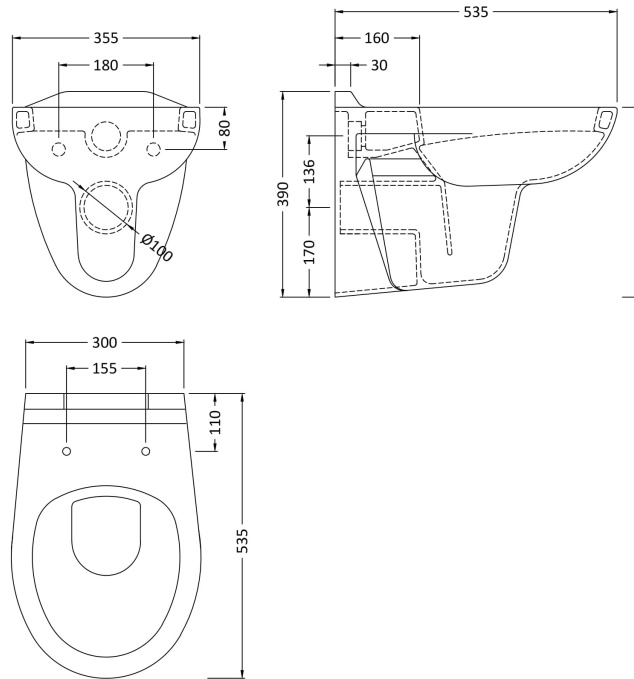

Sales Code: NCS140

Description: Melbourne Wall Hung Pan

**Product Dimensions**

|                   |      |
|-------------------|------|
| Height (mm):      | 390  |
| Width (mm):       | 355  |
| Depth (mm):       | 535  |
| Nett Weight (kg): | 14.5 |

**Packaging Dimensions**

|                    |     |
|--------------------|-----|
| Height (mm):       | 400 |
| Width (mm):        | 370 |
| Depth (mm):        | 550 |
| Gross Weight (kg): | 15  |

**Packaging Data**

**Outer Box Dimensions (If Applicable)**

|                    |               |
|--------------------|---------------|
| Height (mm):       |               |
| Width (mm):        |               |
| Depth (mm):        |               |
| Gross Weight (kg): |               |
| Barcode:           | 5056211804321 |