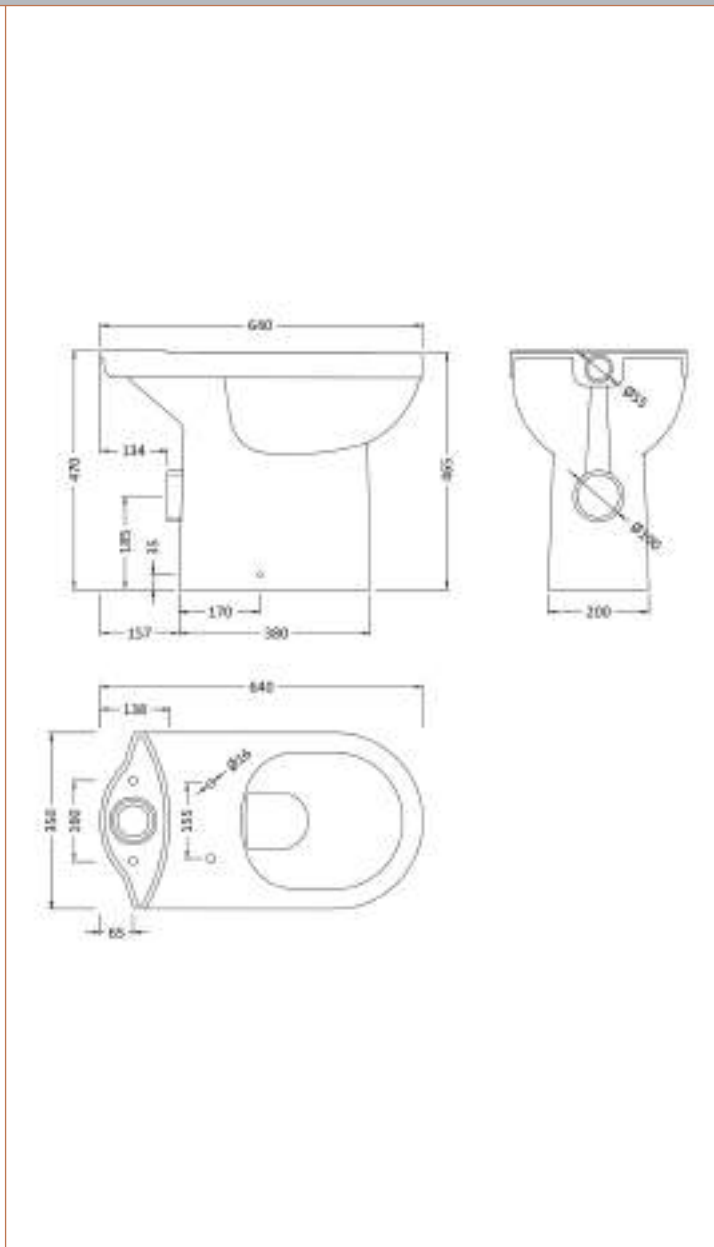

Sales Code: Ncs251

Description: Comfort Height Pan & Cistern

Packaging Details

Barcode: 5055275888520

Sales Code: NCS290

Description: Ivo Comfort Height Cc Wc Pan

Product Dimensions

Height (mm):	470
Width (mm):	350
Depth (mm):	640
Nett Weight (kg):	25

Packaging Dimensions

Height (mm):	495
Width (mm):	390
Depth (mm):	650
Gross Weight (kg):	25.5

Packaging Data

Box Colour:	Brown Cardboard Box
Box Qty:	1
Label Size:	100 x 50
Label Colour:	White Label
Label Qty:	2

Outer Box Dimensions (If Applicable)

Height (mm):	
Width (mm):	
Depth (mm):	
Gross Weight (kg):	
Barcode:	5055275872857

Product Details

Country of Origin:	China
Fitting Instruction:	No
Certification:	CE: No WRAS: N/A WRAS No: N/A
Product Material:	Vitreous China
Fixing Supplied:	Yes

Sales Code: NCS291

Description: Ivo Cc Cistern

Product Dimensions

Height (mm):	380
Width (mm):	375
Depth (mm):	150
Nett Weight (kg):	11.8

Packaging Dimensions

Height (mm):	400
Width (mm):	385
Depth (mm):	160
Gross Weight (kg):	12