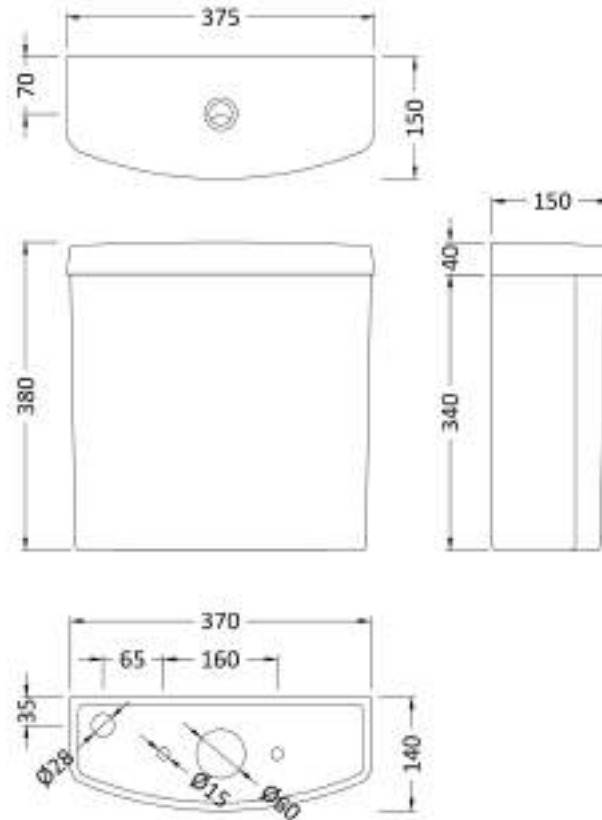

Sales Code: Ncs251

Description: Comfort Height Pan & Cistern

Packaging Details

Barcode: 5055275888520

Sales Code: NCS290

Description: Ivo Comfort Height Cc Wc Pan

Product Dimensions

Height (mm):	470
Width (mm):	350
Depth (mm):	640
Nett Weight (kg):	25

Packaging Dimensions

Height (mm):	495
Width (mm):	390
Depth (mm):	650
Gross Weight (kg):	25.5

Packaging Data

Box Colour:	Brown Cardboard Box
Box Qty:	1
Label Size:	100 x 50
Label Colour:	White Label
Label Qty:	2

Outer Box Dimensions (If Applicable)

Height (mm):	
Width (mm):	
Depth (mm):	
Gross Weight (kg):	
Barcode:	5055275872857

Product Details

Country of Origin:	China
Fitting Instruction:	No
Certification:	CE: No WRAS: N/A WRAS No: N/A
Product Material:	Vitreous China
Fixing Supplied:	Yes

Sales Code: NCS291

Description: Ivo Cc Cistern

Product Dimensions

Height (mm):	380
Width (mm):	375
Depth (mm):	150
Nett Weight (kg):	11.8

Packaging Dimensions

Height (mm):	400
Width (mm):	385
Depth (mm):	160
Gross Weight (kg):	12