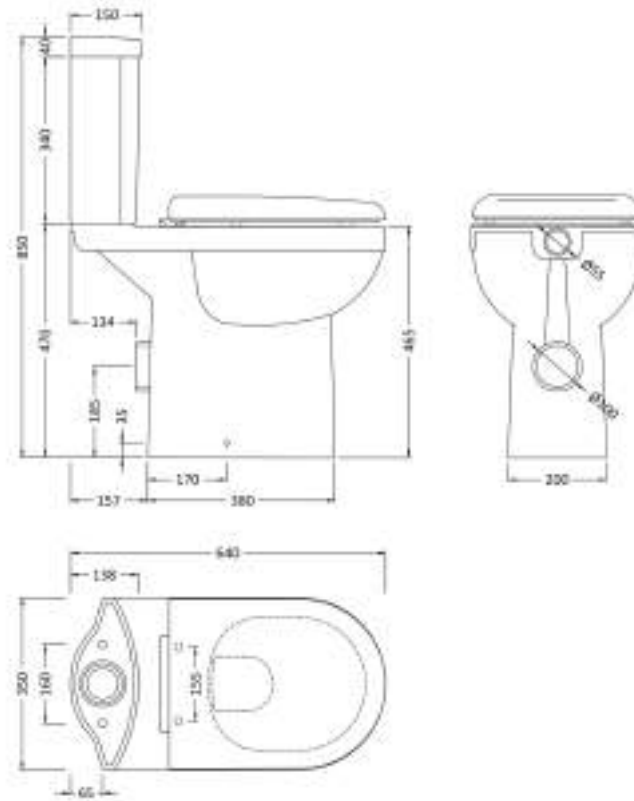

Sales Code: Ncs251

Description: Comfort Height Pan & Cistern

Packaging Details

Barcode: 5055275888520

Sales Code: NCS290

Description: Ivo Comfort Height Cc Wc Pan

Product Dimensions

Height (mm):	470
Width (mm):	350
Depth (mm):	640
Nett Weight (kg):	25

Packaging Dimensions

Height (mm):	495
Width (mm):	390
Depth (mm):	650
Gross Weight (kg):	25.5

Packaging Data

Box Colour:	Brown Cardboard Box
Box Qty:	1
Label Size:	100 x 50
Label Colour:	White Label
Label Qty:	2

Outer Box Dimensions (If Applicable)

Height (mm):	
Width (mm):	
Depth (mm):	
Gross Weight (kg):	
Barcode:	5055275872857

Product Details

Country of Origin:	China
Fitting Instruction:	No
Certification:	CE: No WRAS: N/A WRAS No: N/A
Product Material:	Vitreous China
Fixing Supplied:	Yes

Sales Code: NCS291

Description: Ivo Cc Cistern

Product Dimensions

Height (mm):	380
Width (mm):	375
Depth (mm):	150
Nett Weight (kg):	11.8

Packaging Dimensions

Height (mm):	400
Width (mm):	385
Depth (mm):	160
Gross Weight (kg):	12