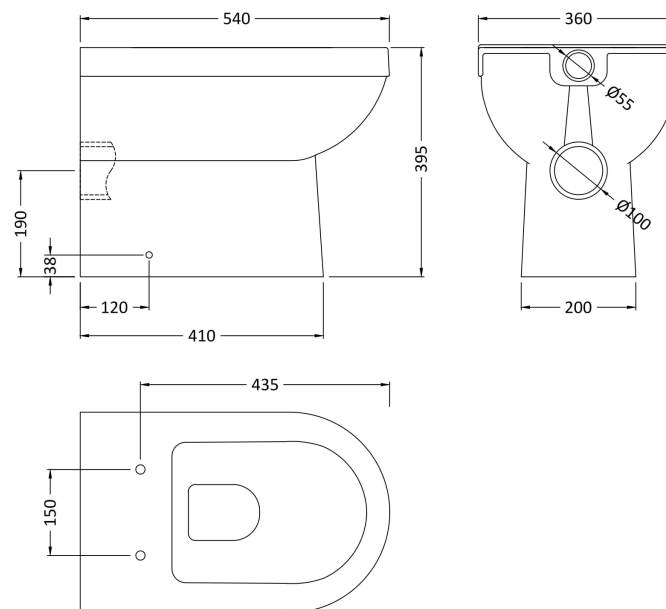

Sales Code: NCS286

Description: Ivo Btw Pan

Product Dimensions

Height (mm):	395
Width (mm):	360
Depth (mm):	540
Nett Weight (kg):	24

Packaging Dimensions

Height (mm):	450
Width (mm):	375
Depth (mm):	560
Gross Weight (kg):	24.5

Packaging Data

Box Colour:	Brown Cardboard Box
Box Qty:	1
Label Size:	100 x 50
Label Colour:	White Label
Label Qty:	2

Outer Box Dimensions (If Applicable)

Height (mm):	
Width (mm):	
Depth (mm):	
Gross Weight (kg):	
Barcode:	5055275872833

Product Details

Country of Origin:	China
Fitting Instruction:	No
Certification:	CE: No WRAS: N/A WRAS No: N/A
Product Material:	Vitreous China
Fixing Supplied:	No

Pans/Bidets: Trap Style: P Trap Includes Seat: No

Basins: Tap Hole: Not Applicable Chain Stay Hole: Not Applicable
Template: Not Applicable Waste Type Req: Not Applicable
Overflow Inc: Not Applicable Overflow Cover: Not Applicable
Inner Bowl Depth (mm): N/A