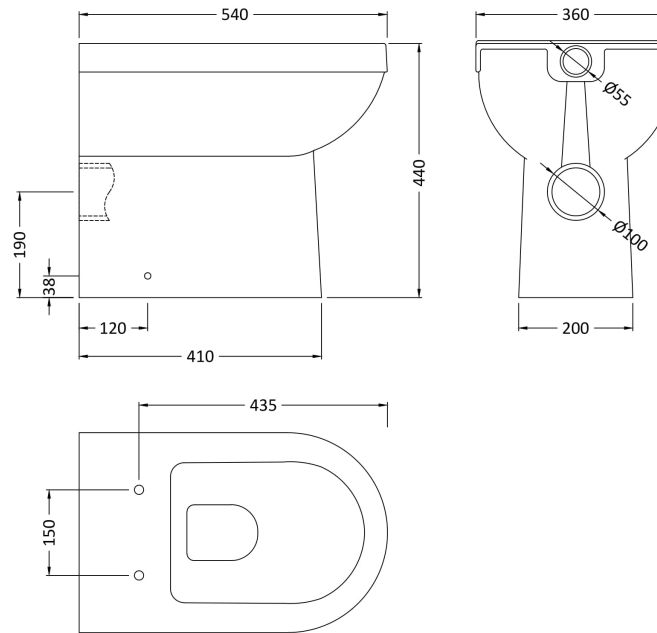

### Product Dimensions

Height (mm):	440
Width (mm):	360
Depth (mm):	540
Nett Weight (kg):	24

### Packaging Dimensions

Height (mm):	470
Width (mm):	380
Depth (mm):	565
Gross Weight (kg):	24.5

### Packaging Data

Box Colour:	Brown Cardboard Box
Box Qty:	1
Label Size:	100 x 50
Label Colour:	White Label
Label Qty:	2

### Outer Box Dimensions (If Applicable)

Height (mm):	
Width (mm):	
Depth (mm):	
Gross Weight (kg):	
Barcode:	5055275872840