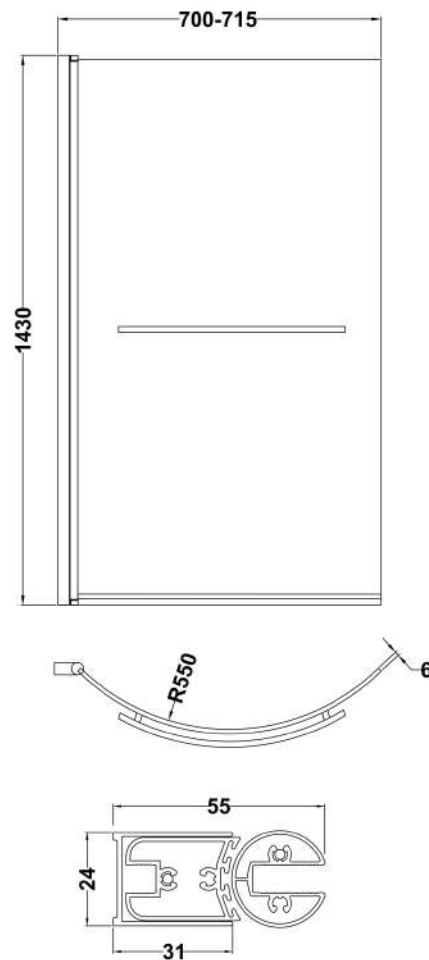

Sales Code: NCSR1

Description: P Bath Screen, Rail (6)

Product Dimensions

Height (mm):	1430
Width (mm):	715
Depth (mm):	185
Nett Weight (kg):	18

Packaging Dimensions

Height (mm):	60
Width (mm):	770
Length (mm):	1460
Gross Weight (kg):	18.9

Packaging Data

Box Colour:	Brown Cardboard Box - Printed
Box Qty:	1
Label Size:	140 x 30
Label Colour:	Not Applicable
Label Qty:	0

Outer Box Dimensions (If Applicable)

Height (mm):	
Width (mm):	
Depth (mm):	
Length (mm):	
Gross Weight (kg):	
Barcode:	5055369006779

Product Details

Country of Origin:	China
Fitting Instruction:	No
CE & UKCA:	Yes
Profile Material:	Aluminium
Profile Finish:	Chrome
Adjustments (mm):	700mm - 715mm
Entry Width (mm):	N/A
Swing In Dim (mm):	690mm
Swing Out Dim (mm):	690mm
Radius (mm):	550 mm
Glass Thickness (mm):	6
Easy Fit:	No
Easy Clean:	No
Handle Style:	Not Applicable
Handle Material:	Not Applicable
Enclosure Design:	Frameless
Wheel Type:	Not Applicable
Support Bar Included:	Support Bar Not Included
Extras:	Towel Rail