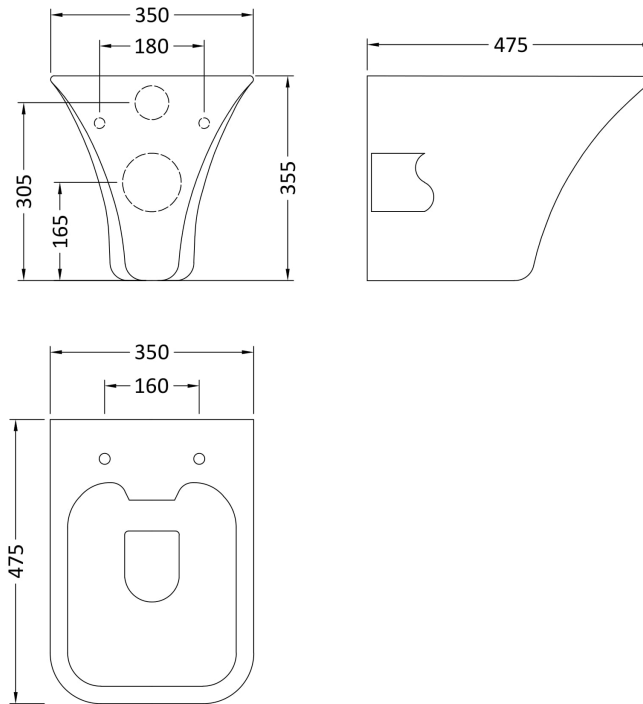

**Sales Code:** NCT140

**Description:** Rimless W/H Pan C/W Softclose Q/R Seat

**Product Dimensions**

|                   |      |
|-------------------|------|
| Height (mm):      | 355  |
| Width (mm):       | 350  |
| Depth (mm):       | 475  |
| Nett Weight (kg): | 20.5 |

**Packaging Dimensions**

|                    |      |
|--------------------|------|
| Height (mm):       | 490  |
| Width (mm):        | 365  |
| Depth (mm):        | 430  |
| Gross Weight (kg): | 21.2 |

**Packaging Data**

|               |                     |
|---------------|---------------------|
| Box Colour:   | Brown Cardboard Box |
| Box Qty:      | 1                   |
| Label Size:   | 100 x 50            |
| Label Colour: | White Label         |
| Label Qty:    | 2                   |

**Outer Box Dimensions (If Applicable)**

|                    |               |
|--------------------|---------------|
| Height (mm):       |               |
| Width (mm):        |               |
| Depth (mm):        |               |
| Gross Weight (kg): |               |
| Barcode:           | 5055275885314 |