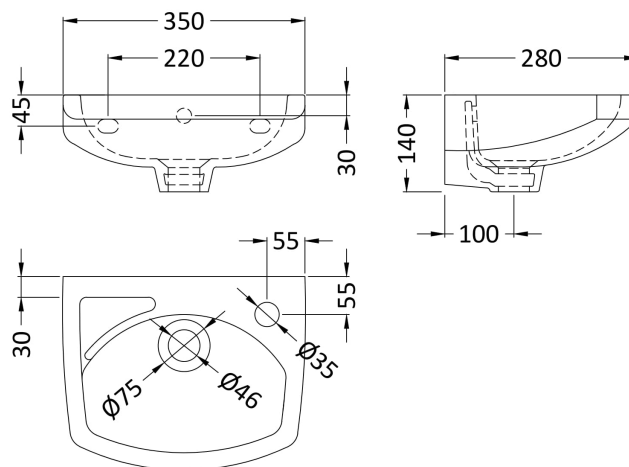

Sales Code: NCU832

Description: 350mm W/H Basin

Product Dimensions

Height (mm):	140
Width (mm):	350
Depth (mm):	280
Nett Weight (kg):	6.8

Packaging Dimensions

Height (mm):	160
Width (mm):	365
Depth (mm):	305
Gross Weight (kg):	7

Packaging Data

Box Colour:	Brown Cardboard Box - Printed
Box Qty:	1
Label Size:	100 x 50
Label Colour:	White Label
Label Qty:	2

Outer Box Dimensions (If Applicable)

Height (mm):	
Width (mm):	
Depth (mm):	
Gross Weight (kg):	
Barcode:	5055369031030

Product Details

Country of Origin:	Turkey
Fitting Instruction:	No
Certification:	CE: Yes WRAS: N/A WRAS No: N/A
Product Material:	Vitreous China
Fixing Supplied:	Yes

Pans/Bidets: Trap Style: Not Applicable Includes Seat: Not Applicable

Basins: Tap Hole: One Taphole Chain Stay Hole: No
Template: Not Required Waste Type Req: Slotted
Overflow Inc: Yes Overflow Cover: Yes
Inner Bowl Depth (mm): 95mm