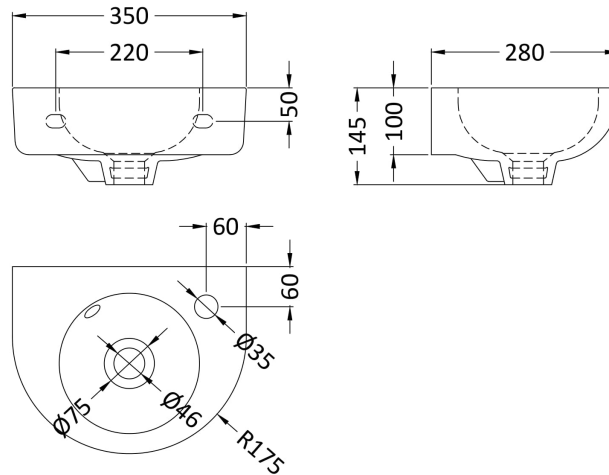

Sales Code: NCU932

Description: Round 350mm W/H Basin

Product Dimensions

Height (mm):	145
Width (mm):	350
Depth (mm):	280
Nett Weight (kg):	6.8

Packaging Dimensions

Height (mm):	160
Width (mm):	365
Depth (mm):	305
Gross Weight (kg):	7

Packaging Data

Box Colour:	Brown Cardboard Box - Printed
Box Qty:	1
Label Size:	100 x 50
Label Colour:	White Label
Label Qty:	2

Outer Box Dimensions (If Applicable)

Height (mm):	
Width (mm):	
Depth (mm):	
Gross Weight (kg):	
Barcode:	5055369031061

Product Details

Country of Origin:	Turkey
Fitting Instruction:	No
Certification:	CE: No WRAS: N/A WRAS No: N/A
Product Material:	Vitreous China
Fixing Supplied:	Yes

Pans/Bidets: Trap Style: Not Applicable Includes Seat: Not Applicable

Basins: Tap Hole: One Taphole Chain Stay Hole: No
Template: Not Required Waste Type Req: Slotted
Overflow Inc: Yes Overflow Cover: Yes
Inner Bowl Depth (mm): 95mm