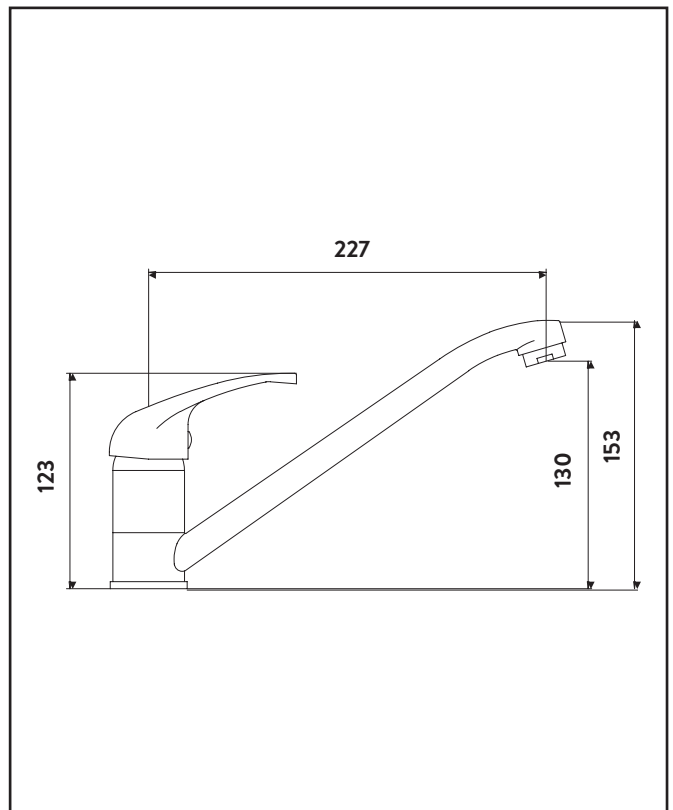

Product Name	NICK34
Product Description	Aruba Kitchen Tap - Brushed Nickel
<b>Product Transportation</b>	
Barcode	5060500647957
Country of origin	CH
Commodity code	8481801190
<b>Product Measurements</b>	
Product Weight (KG)	0.675
Product Width (mm)	44
Product Height (mm)	153
Product Depth (mm)	227
Product Length (mm)	260
<b>Primary Packed Measurements</b>	
Packaged Weight	0.8
Packed Length	30
Packed Width	13
Packed Height	6.5
<b>Packaging Weights</b>	
Card (kg)	0.224
Paper (kg)	11
Wood (kg)	n/a
Plastic (kg)	0.004
Compliance DOP	HBD0C007, HBD0C008

<b>General Information</b>	
Construction Material	Brass, Stainless Steel
Installation type	Deck Mounted
Colour / Finish	Brushed Nickel
<b>Tap / Shower Attributes</b>	
WRAS Approved	No
TMV Approved	No
Minimum Operating Pressure (bar)	0.1
Maximum Operating Pressure (bar)	5
Flexible Tails Included	Yes
Number of tap holes required	1
Handle Type	Lever
Swivel Spout	Yes
Inlet Connection	1/2" M10
Outlet Connection	N/a
Tap Hole Diameter (mm)	35
Tap Type description	Mono Mixer
Includes Waste	No
Valve / Cartridge Type	35mm Cartridge
Cartridge Spare code	T5302-08
<b>Flow Rates</b>	
0.2bar (l/min)	2.6
0.5bar (l/min)	4.2
1bar (l/min)	5.6
2bar (l/min)	7.6
3bar (l/min)	9.3

**Dimensions**  
(measurements in mm)