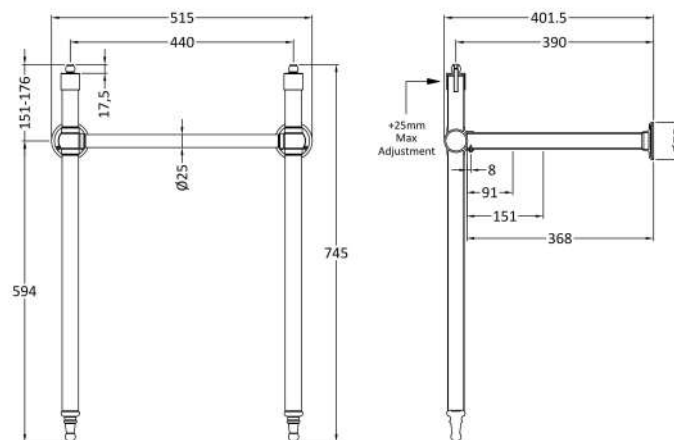

Sales Code: NLA001

Description: Universal Basin Frame

Product Dimensions

Length (mm):	
Width (mm):	515
Height (mm):	745
Depth (mm):	390
Nett Weight (kg):	3.6

Packaging Dimensions

Height (mm):	840
Width (mm):	540
Depth (mm):	90
Gross Weight (kg):	3.6

Packaging Data

Box Colour:	Brown Cardboard Box
Box Qty:	1
Label Size:	100 x 50
Label Colour:	White Label
Label Qty:	2

Outer Box Dimensions (If Applicable)

Height (mm):	
Width (mm):	
Length (mm):	
Depth (mm):	
Gross Weight (kg):	
Barcode:	5055369080823

Product Details

Country of Origin:	China
Fitting Instruction:	No
CE & UKCA:	N/A
Product Material:	Stainless Steel
Heating Element Wattage:	Not Applicable
Colour/Finish:	Chrome
Product Diameter:	N/A
Connection Size:	Not Applicable