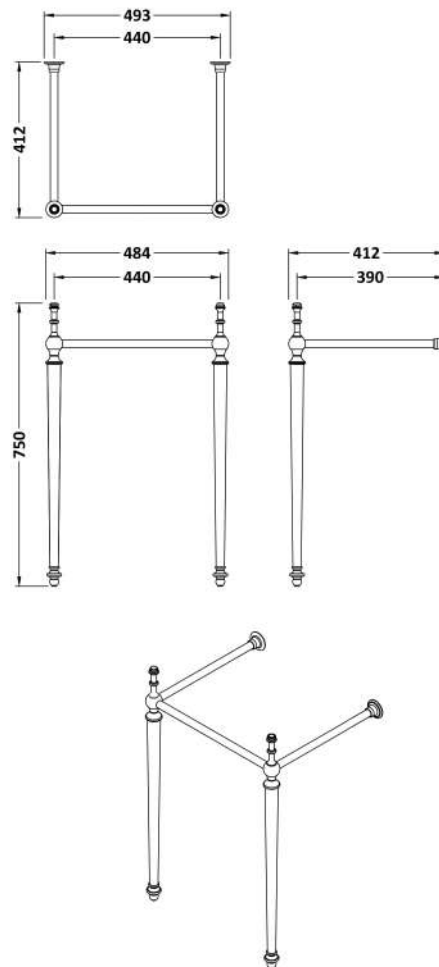

### Product Dimensions

Length (mm):	
Width (mm):	493
Height (mm):	750
Depth (mm):	442
Nett Weight (kg):	3.58

### Packaging Dimensions

Height (mm):	600
Width (mm):	295
Depth (mm):	90
Gross Weight (kg):	3.95

### Packaging Data

Box Colour:	Brown Cardboard Box
Box Qty:	1
Label Size:	100 x 50
Label Colour:	White Label
Label Qty:	2

### Outer Box Dimensions (If Applicable)

Height (mm):	
Width (mm):	
Length (mm):	
Depth (mm):	
Gross Weight (kg):	
Barcode:	5056211868675