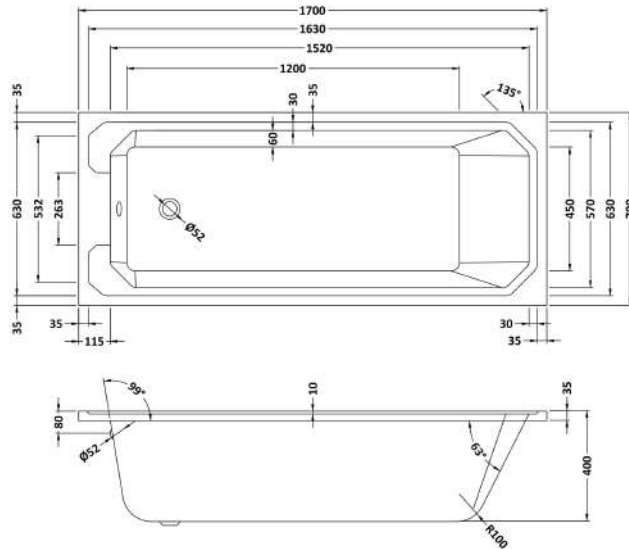

Sales Code: NLB109

Description: Art Deco Bath (1700X700)

Packaging Details

Barcode: 5055369040667

Sales Code: NLB109NL

Description: Art Deco Bath NI700x700)

Product Dimensions

Length (mm):	1700
Width (mm):	700
Depth (mm):	400
Nett Weight (kg):	19.3

Packaging Dimensions

Length (mm):	1700
Width (mm):	720
Depth (mm):	400
Gross Weight (kg):	19.3

Packaging Data

Box Colour:	Brown Cardboard Sleeve
Box Qty:	1
Label Size:	100 x 50
Label Colour:	White Label
Label Qty:	2

Outer Box Dimensions (If Applicable)

Length (mm):	
Width (mm):	
Height (mm):	
Gross Weight (kg):	
Barcode:	5055369040667

Product Details

Country of Origin:	Poland
Fitting Instruction:	Yes
Certification:	FSC: CE & UKCA: Yes
Material Colour Reference:	European White
Product Material:	Acrylic
Material Thickness:	4mm
Volume (Ltr):	178L
Displaced Capacity:	108L
Leg Set Included:	Legset Not Included
Waste Included:	Waste Not Included
Drilled/Undrilled:	Undrilled For Taps
Includes Grips:	No Grips Supplied
Embossed:	No
No of Tapholes:	None
Anti-Slip:	No

Sales Code: NBL001

Description: Leg Set

Product Dimensions

Length (mm):	0
Width (mm):	0
Depth (mm):	0
Nett Weight (kg):	1.9

Packaging Dimensions

Length (mm):	600
Width (mm):	60
Depth (mm):	60
Gross Weight (kg):	1.9