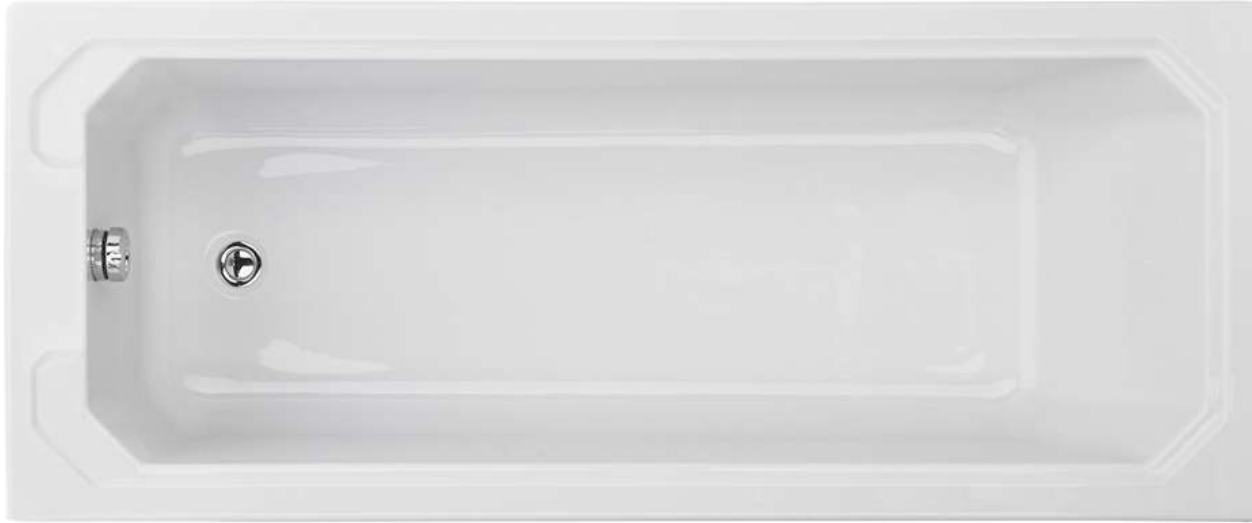

Sales Code: NLB109

Description: Art Deco Bath (1700X700)

Packaging Details

Barcode: 5055369040667

Sales Code: NLB109NL

Description: Art Deco Bath NI700x700)

Product Dimensions

Length (mm):	1700
Width (mm):	700
Depth (mm):	400
Nett Weight (kg):	19.3

Packaging Dimensions

Length (mm):	1700
Width (mm):	720
Depth (mm):	400
Gross Weight (kg):	19.3

Packaging Data

Box Colour:	Brown Cardboard Sleeve
Box Qty:	1
Label Size:	100 x 50
Label Colour:	White Label
Label Qty:	2

Outer Box Dimensions (If Applicable)

Length (mm):	
Width (mm):	
Height (mm):	
Gross Weight (kg):	
Barcode:	5055369040667

Product Details

Country of Origin:	Poland
Fitting Instruction:	Yes
Certification:	FSC: CE & UKCA: Yes
Material Colour Reference:	European White
Product Material:	Acrylic
Material Thickness:	4mm
Volume (Ltr):	178L
Displaced Capacity:	108L
Leg Set Included:	Legset Not Included
Waste Included:	Waste Not Included
Drilled/Undrilled:	Undrilled For Taps
Includes Grips:	No Grips Supplied
Embossed:	No
No of Tapholes:	None
Anti-Slip:	No

Sales Code: NBL001

Description: Leg Set

Product Dimensions

Length (mm):	0
Width (mm):	0
Depth (mm):	0
Nett Weight (kg):	1.9

Packaging Dimensions

Length (mm):	600
Width (mm):	60
Depth (mm):	60
Gross Weight (kg):	1.9