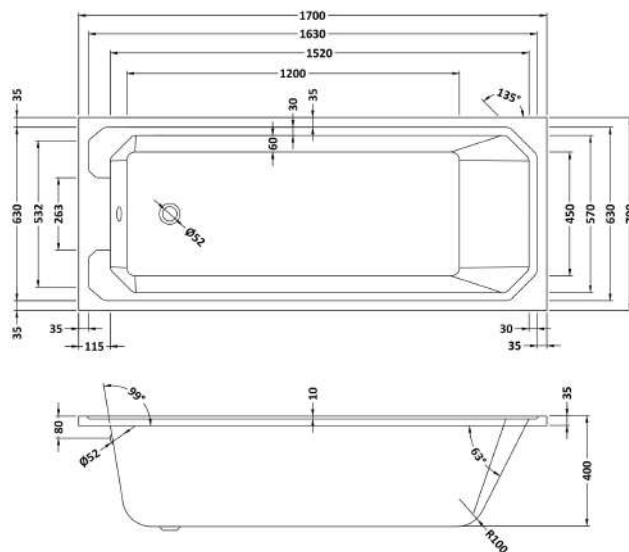

Sales Code: NLB109

Description: Art Deco Bath (1700X700)

Packaging Details

Barcode: 5055369040667

Sales Code: NLB109NL

Description: Art Deco Bath NI700x700)

Product Dimensions

Length (mm):	1700
Width (mm):	700
Depth (mm):	400
Nett Weight (kg):	19.3

Packaging Dimensions

Length (mm):	1700
Width (mm):	720
Depth (mm):	400
Gross Weight (kg):	19.3

Packaging Data

Box Colour:	Brown Cardboard Sleeve
Box Qty:	1
Label Size:	100 x 50
Label Colour:	White Label
Label Qty:	2

Outer Box Dimensions (If Applicable)

Length (mm):	
Width (mm):	
Height (mm):	
Gross Weight (kg):	
Barcode:	5055369040667

Product Details

Country of Origin:	Poland
Fitting Instruction:	Yes
Certification:	FSC: CE & UKCA: Yes
Material Colour Reference:	European White
Product Material:	Acrylic
Material Thickness:	4mm
Volume (Ltr):	178L
Displaced Capacity:	108L
Leg Set Included:	Legset Not Included
Waste Included:	Waste Not Included
Drilled/Undrilled:	Undrilled For Taps
Includes Grips:	No Grips Supplied
Embossed:	No
No of Tapholes:	None
Anti-Slip:	No

Sales Code: NBL001

Description: Leg Set

Product Dimensions

Length (mm):	0
Width (mm):	0
Depth (mm):	0
Nett Weight (kg):	1.9

Packaging Dimensions

Length (mm):	600
Width (mm):	60
Depth (mm):	60
Gross Weight (kg):	1.9