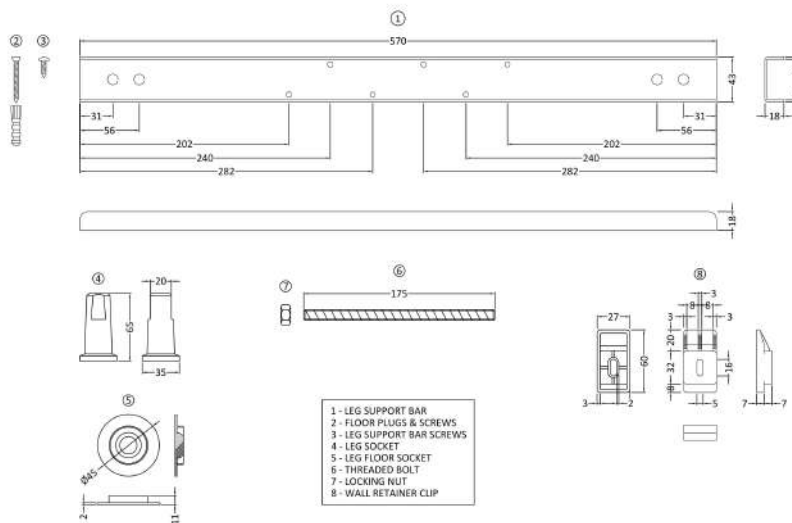

Packaging Dimensions

Length (mm):	1700
Width (mm):	720
Depth (mm):	400
Gross Weight (kg):	19.3

Packaging Data

Box Colour:	Brown Cardboard Sleeve
Box Qty:	1
Label Size:	100 x 50
Label Colour:	White Label
Label Qty:	2

Outer Box Dimensions (If Applicable)

Length (mm):	
Width (mm):	
Height (mm):	
Gross Weight (kg):	
Barcode:	5055369040667

Product Details

Country of Origin:	Poland
Fitting Instruction:	Yes
Certification:	FSC: CE & UKCA: Yes
Material Colour Reference:	European White
Product Material:	Acrylic
Material Thickness:	4mm
Volume (Ltr):	178L
Displaced Capacity:	108L
Leg Set Included:	Legset Not Included
Waste Included:	Waste Not Included
Drilled/Undrilled:	Undrilled For Taps
Includes Grips:	No Grips Supplied
Embossed:	No
No of Tapholes:	None
Anti-Slip:	No

Sales Code: NBL001

Description: Leg Set

Product Dimensions

Length (mm):	0
Width (mm):	0
Depth (mm):	0
Nett Weight (kg):	1.9

Packaging Dimensions

Length (mm):	600
Width (mm):	60
Depth (mm):	60
Gross Weight (kg):	1.9

Packaging Data

Box Colour:	Brown Cardboard Box
Box Qty:	0
Label Size:	0 x 0
Label Colour:	White Label
Label Qty:	0

Outer Box Dimensions (If Applicable)

Length (mm):	
Width (mm):	
Height (mm):	
Gross Weight (kg):	
Barcode:	5055275833612