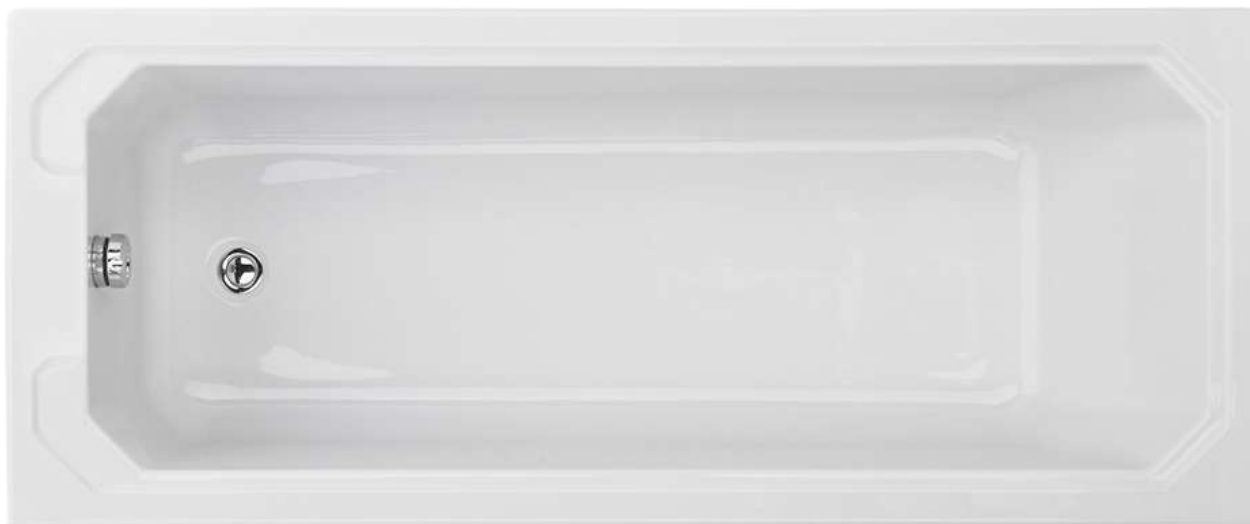

Sales Code: NLB109

Description: Art Deco Bath (1700X700)

Packaging Details

Barcode: 5055369040667

Sales Code: NLB109NL

Description: Art Deco Bath NI700x700)

Product Dimensions

Length (mm):	1700
Width (mm):	700
Depth (mm):	400
Nett Weight (kg):	19.3

Packaging Dimensions

Length (mm):	1700
Width (mm):	720
Depth (mm):	400
Gross Weight (kg):	19.3

Packaging Data

Box Colour:	Brown Cardboard Sleeve
Box Qty:	1
Label Size:	100 x 50
Label Colour:	White Label
Label Qty:	2

Outer Box Dimensions (If Applicable)

Length (mm):	
Width (mm):	
Height (mm):	
Gross Weight (kg):	
Barcode:	5055369040667

Product Details

Country of Origin:	Poland
Fitting Instruction:	Yes
Certification:	FSC: CE & UKCA: Yes
Material Colour Reference:	European White
Product Material:	Acrylic
Material Thickness:	4mm
Volume (Ltr):	178L
Displaced Capacity:	108L
Leg Set Included:	Legset Not Included
Waste Included:	Waste Not Included
Drilled/Undrilled:	Undrilled For Taps
Includes Grips:	No Grips Supplied
Embossed:	No
No of Tapholes:	None
Anti-Slip:	No

Sales Code: NBL001

Description: Leg Set

Product Dimensions

Length (mm):	0
Width (mm):	0
Depth (mm):	0
Nett Weight (kg):	1.9

Packaging Dimensions

Length (mm):	600
Width (mm):	60
Depth (mm):	60
Gross Weight (kg):	1.9