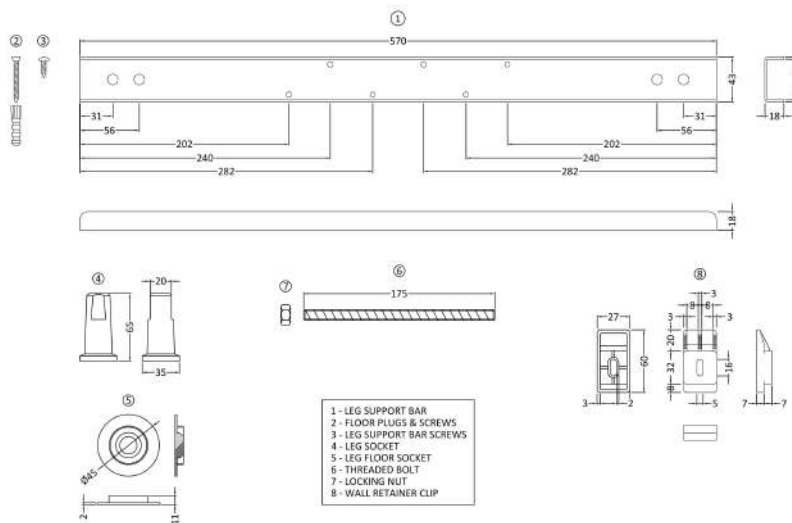

### Packaging Dimensions

Length (mm):	1700
Width (mm):	760
Depth (mm):	420
Gross Weight (kg):	23.2

### Outer Box Dimensions (If Applicable)

Length (mm):	
Width (mm):	
Height (mm):	
Gross Weight (kg):	
Barcode:	5055369040674

### Product Details

Country of Origin:	
Fitting Instruction:	Yes
Certification:	FSC: CE & UKCA: Yes
Material Colour Reference:	European White
Product Material:	Acrylic
Material Thickness:	4mm
Volume (Ltr):	193L
Displaced Capacity:	123L
Leg Set Included:	Legset Not Included
Waste Included:	Waste Not Included
Drilled/Undrilled:	Undrilled For Taps
Includes Grips:	No Grips Supplied
Embossed:	No
No of Tapholes:	None
Anti-Slip:	No

Sales Code: NBL001

Description: Leg Set

**Product Dimensions**

Length (mm):	0
Width (mm):	0
Depth (mm):	0
Nett Weight (kg):	1.9

**Packaging Dimensions**

Length (mm):	600
Width (mm):	60
Depth (mm):	60
Gross Weight (kg):	1.9