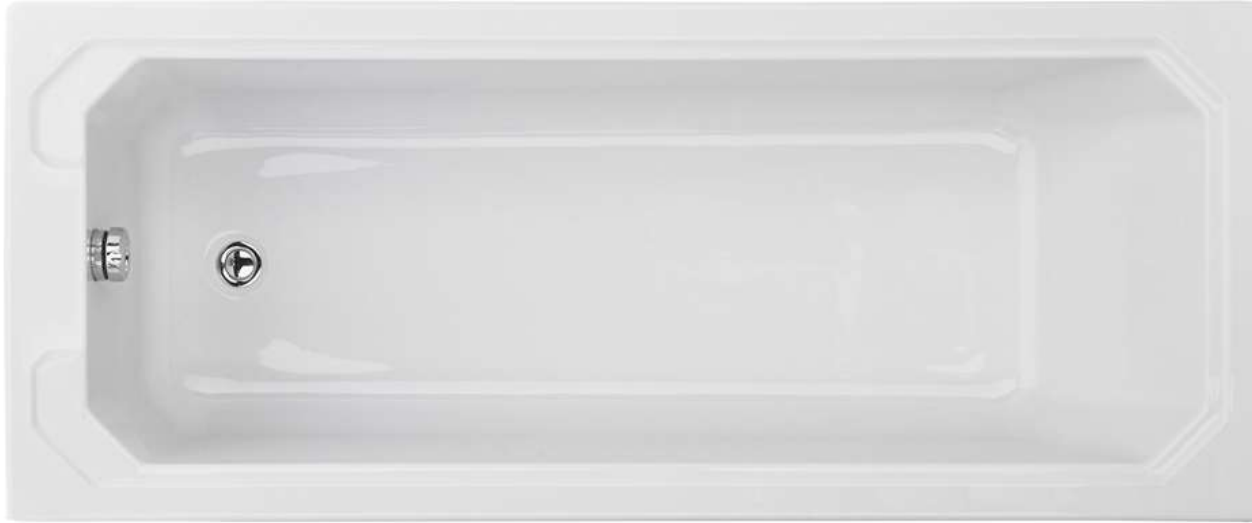

Sales Code: NLB110

Description: Art Deco Bath (1700X750)

### Packaging Details

Barcode: 5055369040674

Sales Code: NLB110NL

Description: Art Deco Bath NI (1700X750)

### Product Dimensions

Length (mm):	1700
Width (mm):	750
Depth (mm):	400
Nett Weight (kg):	23.2

### Product Details

Country of Origin:	
Fitting Instruction:	Yes
Certification:	FSC: CE & UKCA: Yes
Material Colour Reference:	European White
Product Material:	Acrylic
Material Thickness:	4mm
Volume (Ltr):	193L
Displaced Capacity:	123L
Leg Set Included:	Legset Not Included
Waste Included:	Waste Not Included
Drilled/Undrilled:	Undrilled For Taps
Includes Grips:	No Grips Supplied
Embossed:	No
No of Tapholes:	None
Anti-Slip:	No