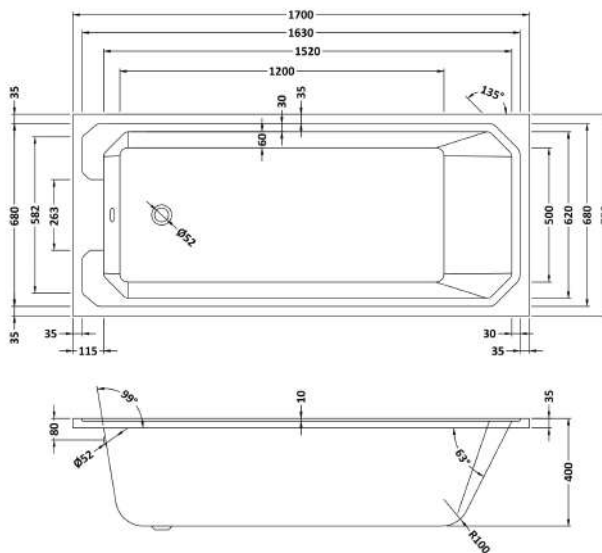

### Product Dimensions

Length (mm):	1700
Width (mm):	750
Depth (mm):	400
Nett Weight (kg):	23.2

### Packaging Dimensions

Length (mm):	1700
Width (mm):	760
Depth (mm):	420
Gross Weight (kg):	23.2

### Outer Box Dimensions (If Applicable)

Length (mm):	
Width (mm):	
Height (mm):	
Gross Weight (kg):	
Barcode:	5055369040674

Sales Code: NBL001

Description: Leg Set

**Product Dimensions**

Length (mm):	0
Width (mm):	0
Depth (mm):	0
Nett Weight (kg):	1.9

**Packaging Dimensions**

Length (mm):	600
Width (mm):	60
Depth (mm):	60
Gross Weight (kg):	1.9