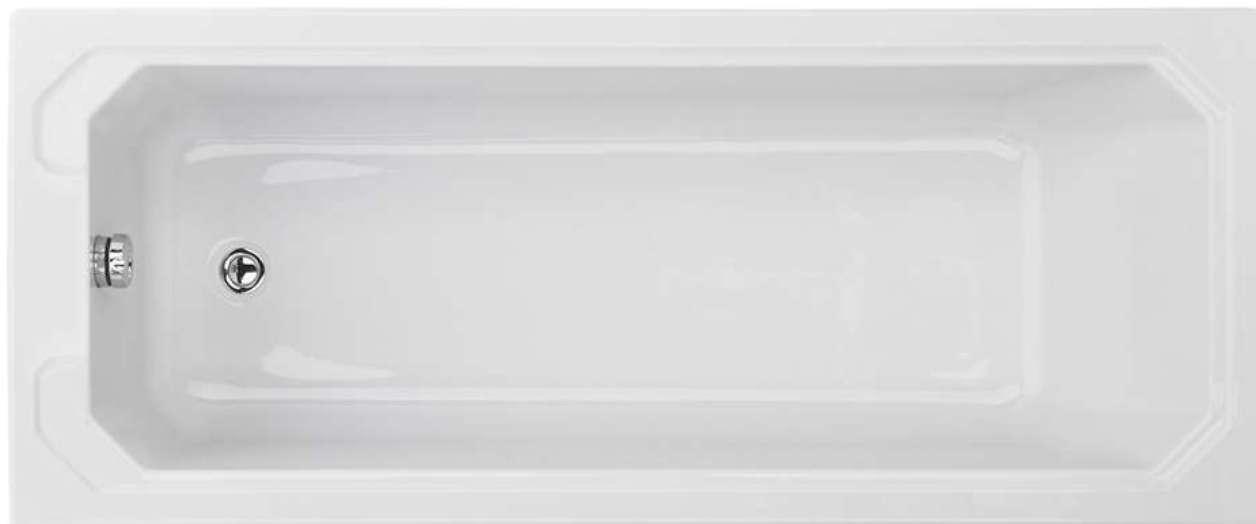

Sales Code: NLB110

Description: Art Deco Bath (1700X750)

### Packaging Details

Barcode: 5055369040674

Sales Code: NLB110NL

Description: Art Deco Bath NI (1700X750)

### Product Dimensions

Length (mm):	1700
Width (mm):	750
Depth (mm):	400
Nett Weight (kg):	23.2

### Product Details

Country of Origin:	
Fitting Instruction:	Yes
Certification:	FSC: CE & UKCA: Yes
Material Colour Reference:	European White
Product Material:	Acrylic
Material Thickness:	4mm
Volume (Ltr):	193L
Displaced Capacity:	123L
Leg Set Included:	Legset Not Included
Waste Included:	Waste Not Included
Drilled/Undrilled:	Undrilled For Taps
Includes Grips:	No Grips Supplied
Embossed:	No
No of Tapholes:	None
Anti-Slip:	No