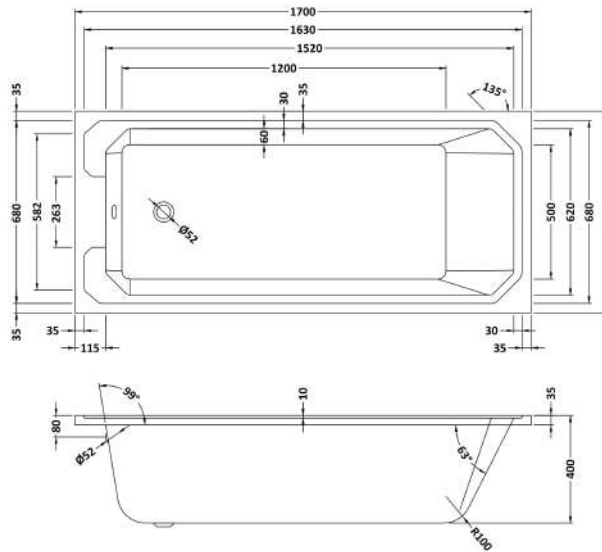

Sales Code: NLB110

Description: Art Deco Bath (1700X750)

Packaging Details

Barcode: 5055369040674