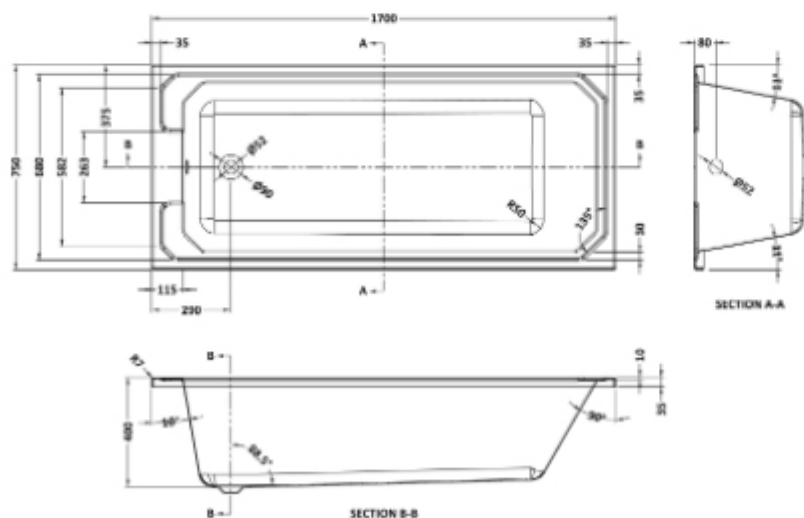

Sales Code: NLB110

Description: Art Deco Bath (1700X750)

Product Dimensions

Length (mm):	1700
Width (mm):	750
Depth (mm):	400
Nett Weight (kg):	23.2

Packaging Dimensions

Length (mm):	1700
Width (mm):	760
Depth (mm):	420
Gross Weight (kg):	23.2

Packaging Data

Box Colour:	Brown Cardboard Sleeve
Box Qty:	1
Label Size:	100 x 50
Label Colour:	White Label
Label Qty:	2

Outer Box Dimensions (If Applicable)

Length (mm):	
Width (mm):	
Height (mm):	
Gross Weight (kg):	
Barcode:	5055369040674

Product Details

Country of Origin:	Poland
Fitting Instruction:	No
Certification:	FSC: CE & UKCA: Yes
Material Colour Reference:	European White
Product Material:	Acrylic
Material Thickness:	4mm
Volume (Ltr):	193L
Displaced Capacity:	123L
Leg Set Included:	Legset Included
Waste Included:	Waste Not Included
Drilled/Undrilled:	Undrilled For Taps
Includes Grips:	No Grips Supplied
Embossed:	No
No of Tapholes:	None
Anti-Slip:	No