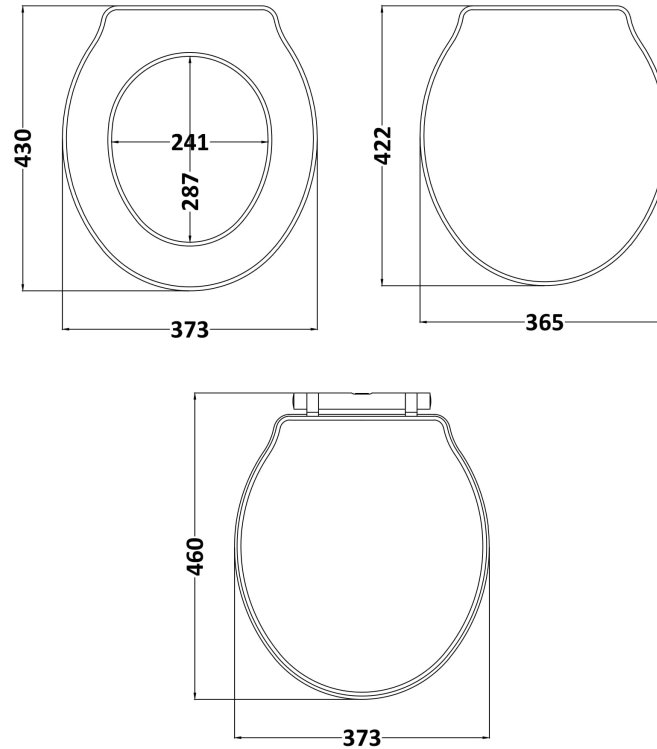

Sales Code: NLS198

Description: Traditional Toilet Seat (Chancery)

Product Dimensions

Length (mm):	460
Width (mm):	373
Height (mm):	60
Nett Weight (kg):	3.2

Packaging Dimensions

Length (mm):	475
Width (mm):	395
Height (mm):	70
Gross Weight (kg):	3.4

Packaging Data

Box Colour:	Brown Cardboard Box
Box Qty:	1
Label Size:	100 x 50
Label Colour:	White Label
Label Qty:	2

Outer Box Dimensions (If Applicable)

Length (mm):	65
Width (mm):	380
Height (mm):	375
Gross Weight (kg):	
Barcode:	5055369056781

Product Details

Country of Origin:	Ireland
Fitting Instruction:	No
CE Certification:	Yes
Product Material:	Mdf Vinyl
Seat Type:	Round
Seat Function:	Soft Close
Hinge Centres (Min):	150
Hinge Centres (Max):	186
Hinge Material:	Zinc Alloy
Colour/Finish:	White
Fixing Method:	Quick Release