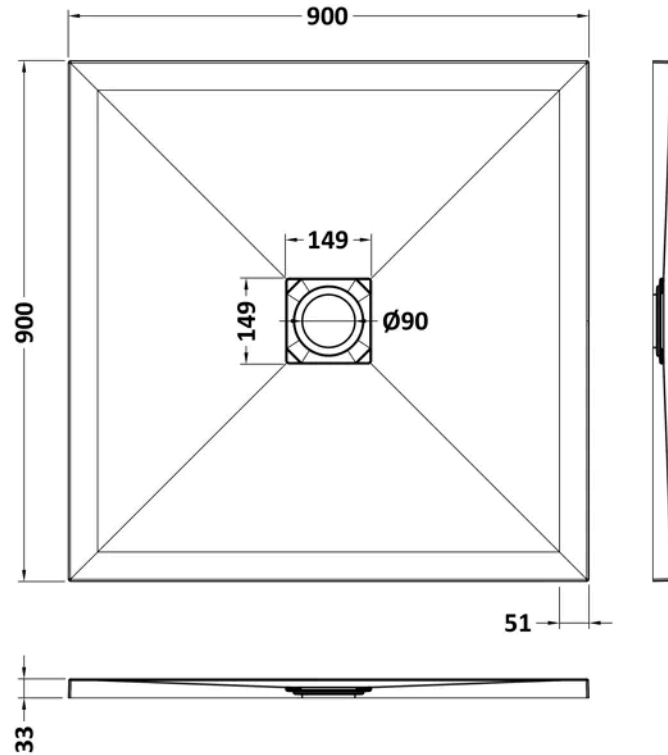

Sales Code: NLT61010

Barcode: 5056462656212

Brand: nuie

Description: 900 x 900mm Slate Square Slimline Shower Tray

Product Dimensions

Product	32 x 900 x 900mm (H x W x L)
Packaged	73 x 940 x 940mm (H x W x D)
Nett Weight	27 kg
Packaged Weight	27.3 kg

Product Details

Country of Origin	United Kingdom
Product Material	Acrylic Capped Abs Caco3 And Pu
Colour/Finish	White Slate
Style	Contemporary
Ce Certified	Yes
Leg Set Included	No
Legs Included	No
Slip Resistant	No
Waste Included	No
Waste Shape	Square
Waste Size Required	90mm