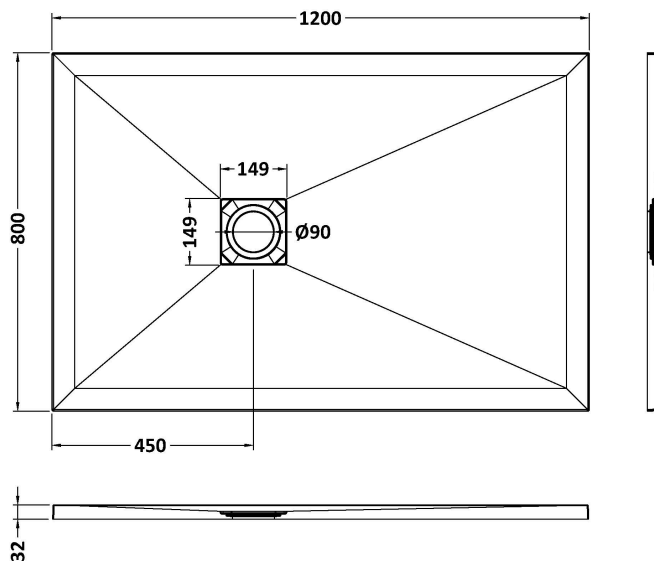

Sales Code: NLT61023

Description: Rectangular Shower Tray 1200X800

Product Dimensions

Length (mm):	1200
Width (mm):	800
Height (mm):	33
Nett Weight (kg):	38,2

Packaging Dimensions

Length (mm):	1240
Width (mm):	840
Height (mm):	73
Gross Weight (kg):	38,2

Packaging Data

Box Colour:	Shrinkwrap & Polystyrene
Box Qty:	1
Label Size:	100 x 50
Label Colour:	White Label
Label Qty:	2

Outer Box Dimensions (If Applicable)

Length (mm):	
Width (mm):	
Height (mm):	
Gross Weight (kg):	
Barcode:	5056462656243

Product Details

Country of Origin:	United Kingdom
Fitting Instruction:	No
CE & UKCA:	Yes
Colour/Finish:	Slate White
Product Material:	Acrylic Capped ABS Caco3 & Pu
Material Colour Reference:	Slate White
Radius:	0
Waste Required (mm):	90
Compatible with Leg Kit:	No