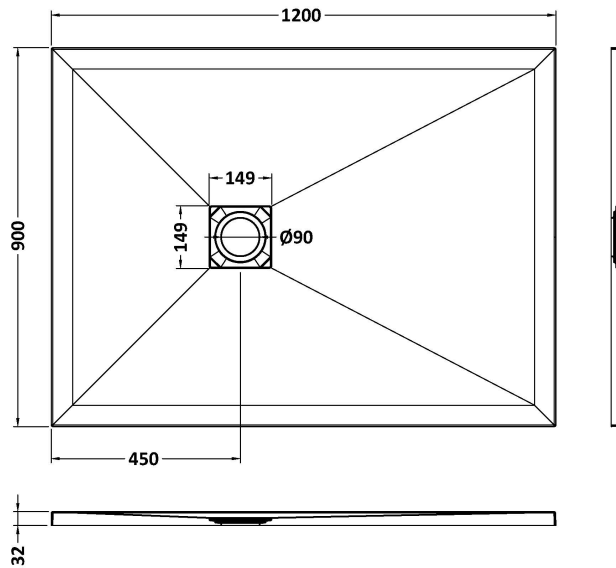

Sales Code: NLT61024

Description: Rectangular Shower Tray 1200X900

Product Dimensions

Length (mm):	1200
Width (mm):	900
Height (mm):	33
Nett Weight (kg):	43.47

Packaging Dimensions

Length (mm):	1240
Width (mm):	940
Height (mm):	73
Gross Weight (kg):	43.47

Packaging Data

Box Colour:	Shrinkwrap & Polystyrene
Box Qty:	1
Label Size:	100 x 50
Label Colour:	White Label
Label Qty:	2

Outer Box Dimensions (If Applicable)

Length (mm):	
Width (mm):	
Height (mm):	
Gross Weight (kg):	
Barcode:	5056462656274

Product Details

Country of Origin:	United Kingdom
Fitting Instruction:	No
CE Certification:	Yes
Colour/Finish:	Slate White
Product Material:	Acrylic Capped ABS Caco3 & Pu
Material Colour Reference:	Slate White
Radius:	0
Waste Required (mm):	90
Compatible with Leg Kit:	No