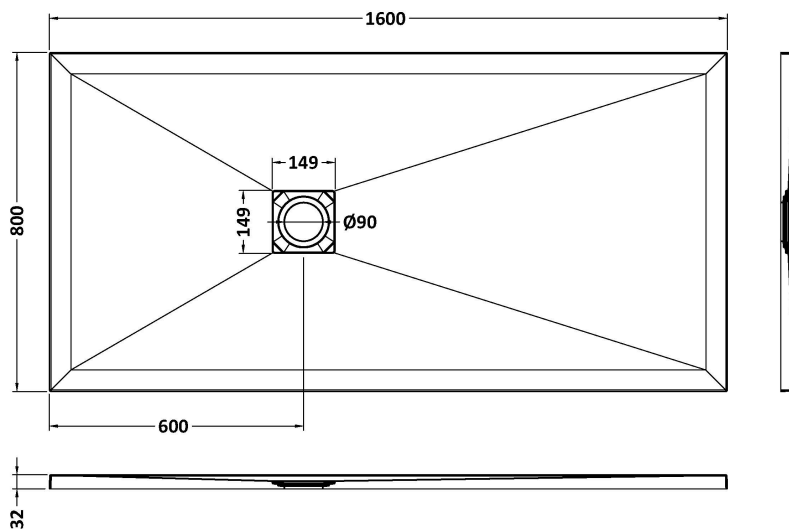

Sales Code: NLT61053

Description: Rectangular Shower Tray 1600X800

Product Dimensions

Length (mm):	1600
Width (mm):	800
Height (mm):	33
Nett Weight (kg):	52.33

Packaging Dimensions

Length (mm):	1640
Width (mm):	840
Height (mm):	73
Gross Weight (kg):	52.33

Packaging Data

Box Colour:	Shrinkwrap & Polystyrene
Box Qty:	1
Label Size:	100 x 50
Label Colour:	White Label
Label Qty:	2

Outer Box Dimensions (If Applicable)

Length (mm):	
Width (mm):	
Height (mm):	
Gross Weight (kg):	
Barcode:	5056462656366

Product Details

Country of Origin:	United Kingdom
Fitting Instruction:	No
CE Certification:	Yes
Colour/Finish:	Slate White
Product Material:	Acrylic Capped ABS Caco3 & Pu
Material Colour Reference:	Slate White
Radius:	0
Waste Required (mm):	90
Compatible with Leg Kit:	No