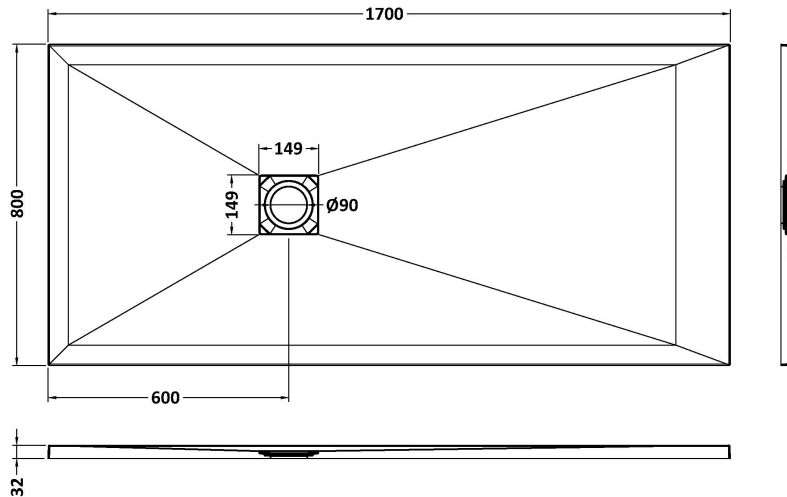

**Sales Code:** NLT61063

**Description:** Rectangular Shower Tray 1700X800

**Product Dimensions**

Length (mm):	1700
Width (mm):	800
Height (mm):	33
Nett Weight (kg):	66

**Packaging Dimensions**

Length (mm):	1740
Width (mm):	840
Height (mm):	73
Gross Weight (kg):	66

**Packaging Data**

Box Colour:	Shrinkwrap & Polystyrene
Box Qty:	1
Label Size:	100 x 50
Label Colour:	White Label
Label Qty:	2

**Outer Box Dimensions (If Applicable)**

Length (mm):	
Width (mm):	
Height (mm):	
Gross Weight (kg):	
Barcode:	5056462656427

**Product Details**

Country of Origin:	United Kingdom
Fitting Instruction:	No
CE Certification:	Yes
Colour/Finish:	Slate White
Product Material:	Acrylic Capped ABS Caco3 & Pu
Material Colour Reference:	Slate White
Radius:	0
Waste Required (mm):	90
Compatible with Leg Kit:	No