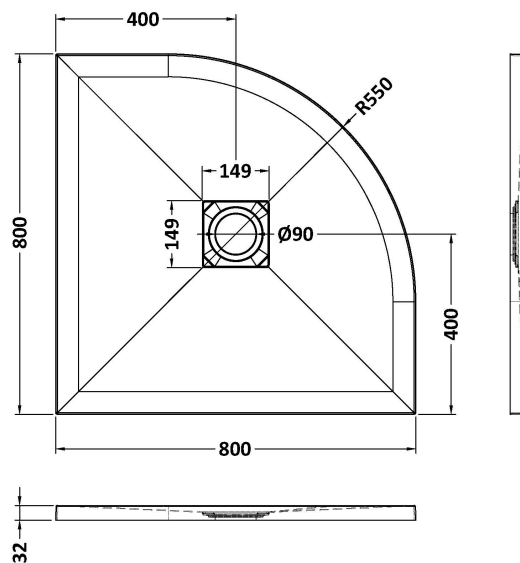

Sales Code: NLT61105

Description: Quadrant Shower Tray 800X800

Product Dimensions

Length (mm):	800
Width (mm):	800
Height (mm):	33
Nett Weight (kg):	32.7

Packaging Dimensions

Length (mm):	840
Width (mm):	840
Height (mm):	73
Gross Weight (kg):	33

Packaging Data

Box Colour:	Shrinkwrap & Polystyrene
Box Qty:	1
Label Size:	100 x 50
Label Colour:	White Label
Label Qty:	2

Outer Box Dimensions (If Applicable)

Length (mm):	
Width (mm):	
Height (mm):	
Gross Weight (kg):	
Barcode:	5056462656120

Product Details

Country of Origin:	United Kingdom
Fitting Instruction:	No
CE & UKCA:	Yes
Colour/Finish:	Slate White
Product Material:	Acrylic Capped ABS Caco3 & Pu
Material Colour Reference:	Slate White
Radius:	550
Waste Required (mm):	90
Compatible with Leg Kit:	No