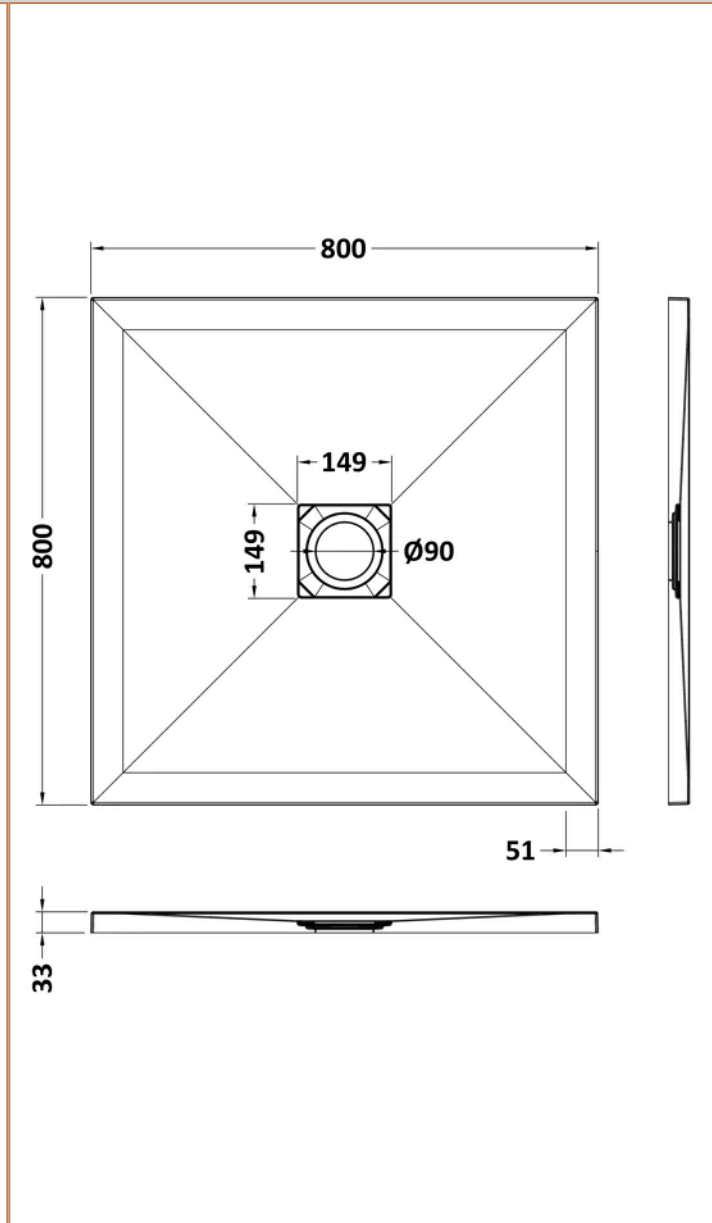

**Sales Code:** NLT71006

**Barcode:** 5056462656205

**Brand:** nuie

**Description:** 800 x 800mm Grey Slate Square Slimline Slimline Shower Tray

### Product Dimensions

Product	32 x 800 x 800mm (H x W x L)
Packaged	73 x 840 x 840mm (H x W x D)
Nett Weight	27 kg
Packaged Weight	27.3 kg

### Product Details

Country of Origin	United Kingdom
Product Material	Acrylic Capped Abs Caco3 And Pu
Colour/Finish	Grey Slate
Style	Contemporary
Ce Certified	Yes
Leg Set Included	No
Legs Included	No
Slip Resistant	No
Waste Included	No
Waste Shape	Square
Waste Size Required	90mm