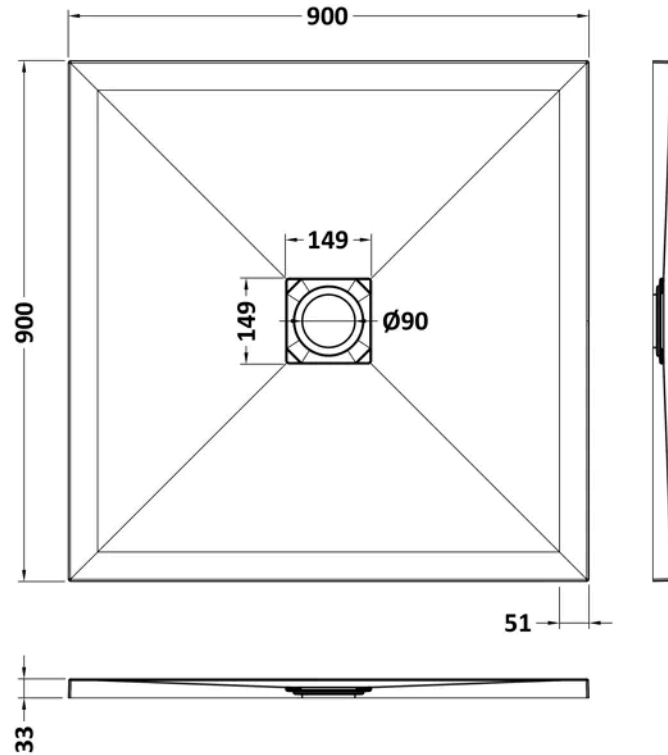

Sales Code: NLT71010

Barcode: 5056462656236

Brand: nuie

Description: 900 x 900mm Grey Slate Square Slimline Slimline Shower Tray

Product Dimensions

Product	32 x 900 x 900mm (H x W x L)
Packaged	73 x 940 x 940mm (H x W x D)
Nett Weight	28.4 kg
Packaged Weight	28.7 kg

Product Details

Country of Origin	United Kingdom
Product Material	Acrylic Capped Abs Caco3 And Pu
Colour/Finish	Grey Slate
Style	Contemporary
Ce Certified	Yes
Leg Set Included	No
Legs Included	No
Slip Resistant	No
Waste Included	No
Waste Shape	Square
Waste Size Required	90mm