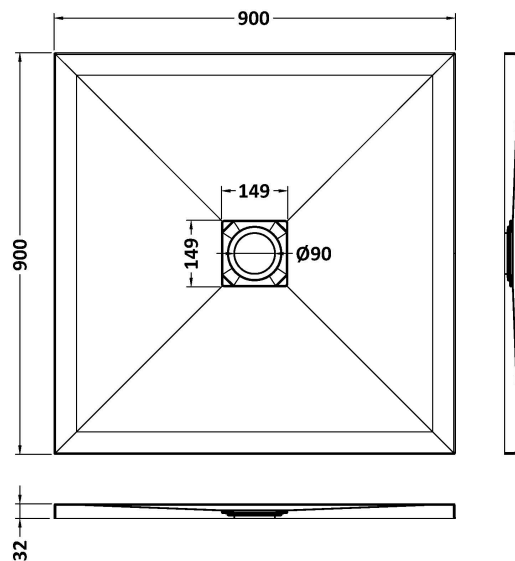

Sales Code: NLT71010

Description: Square Shower Tray 900X900

### Product Dimensions

Length (mm):	900
Width (mm):	900
Height (mm):	33
Nett Weight (kg):	32.67

### Packaging Dimensions

Length (mm):	940
Width (mm):	940
Height (mm):	73
Gross Weight (kg):	32.67

### Outer Box Dimensions (If Applicable)

Length (mm):	
Width (mm):	
Height (mm):	
Gross Weight (kg):	
Barcode:	5056462656236