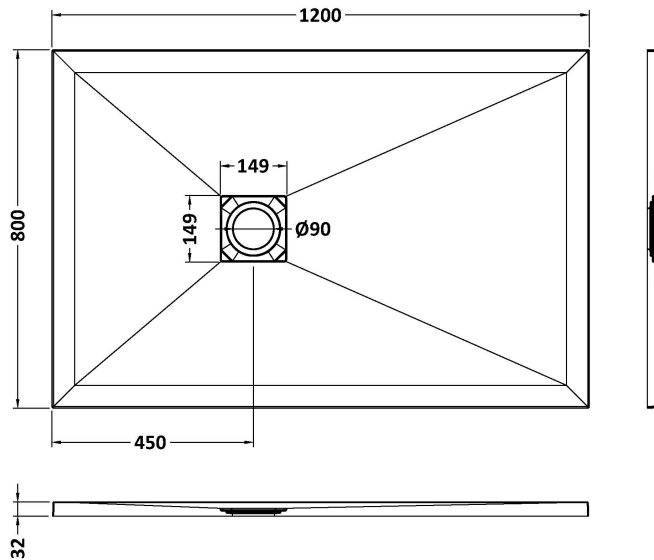

Sales Code: NLT71023

Description: Rectangular Shower Tray 1200X800

Product Dimensions

Length (mm):	1200
Width (mm):	800
Height (mm):	33
Nett Weight (kg):	38,2

Packaging Dimensions

Length (mm):	1240
Width (mm):	840
Height (mm):	73
Gross Weight (kg):	38,2

Packaging Data

Box Colour:	Shrinkwrap & Polystyrene
Box Qty:	1
Label Size:	100 x 50
Label Colour:	White Label
Label Qty:	2

Outer Box Dimensions (If Applicable)

Length (mm):	
Width (mm):	
Height (mm):	
Gross Weight (kg):	
Barcode:	5056462656267

Product Details

Country of Origin:	United Kingdom
Fitting Instruction:	No
CE Certification:	Yes
Colour/Finish:	Slate Grey
Product Material:	Acrylic Capped ABS Caco3 & Pu
Material Colour Reference:	Slate Grey
Radius:	0
Waste Required (mm):	90
Compatible with Leg Kit:	No