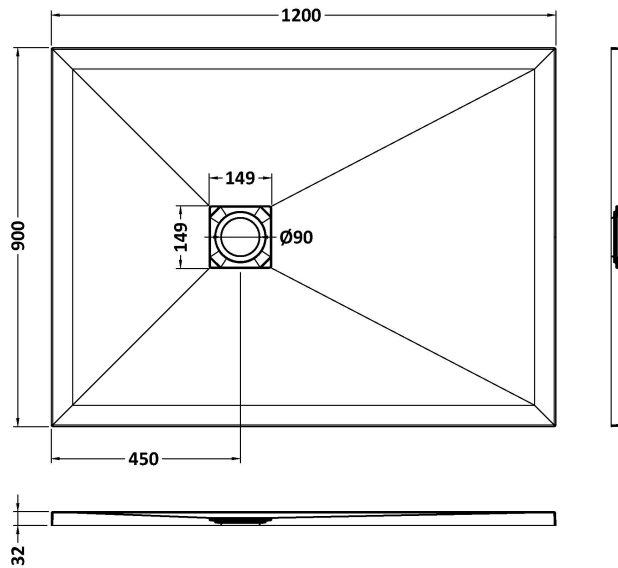

Sales Code: NLT71024

Description: Rectangular Shower Tray 1200X900

Product Dimensions

Length (mm):	1200
Width (mm):	900
Height (mm):	33
Nett Weight (kg):	43.47

Packaging Dimensions

Length (mm):	1240
Width (mm):	940
Height (mm):	73
Gross Weight (kg):	43.47

Packaging Data

Box Colour:	Shrinkwrap & Polystyrene
Box Qty:	1
Label Size:	100 x 50
Label Colour:	White Label
Label Qty:	2

Outer Box Dimensions (If Applicable)

Length (mm):	
Width (mm):	
Height (mm):	
Gross Weight (kg):	
Barcode:	5056462656298

Product Details

Country of Origin:	United Kingdom
Fitting Instruction:	No
CE Certification:	Yes
Colour/Finish:	Slate Grey
Product Material:	Acrylic Capped ABS Caco3 & Pu
Material Colour Reference:	Slate Grey
Radius:	0
Waste Required (mm):	90
Compatible with Leg Kit:	No