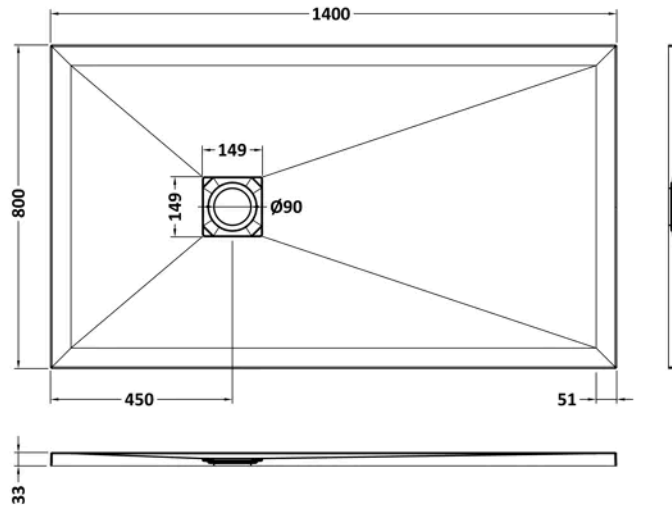

Sales Code: NLT71033

Barcode: 5056462656328

Brand: nuie

Description: 1400 x 800mm Grey Slate Rectangular Slimline Slimline Shower Tray

Product Dimensions

Product	32 x 800 x 1400mm (H x W x L)
Packaged	73 x 840 x 1440mm (H x W x D)
Nett Weight	49.7 kg
Packaged Weight	50 kg

Product Details

Country of Origin	United Kingdom
Product Material	Acrylic Capped Abs Caco3 And Pu
Colour/Finish	Grey Slate
Style	Contemporary
Ce Certified	Yes
Leg Set Included	No
Legs Included	No
Slip Resistant	No
Waste Included	No
Waste Shape	Square
Waste Size Required	90mm