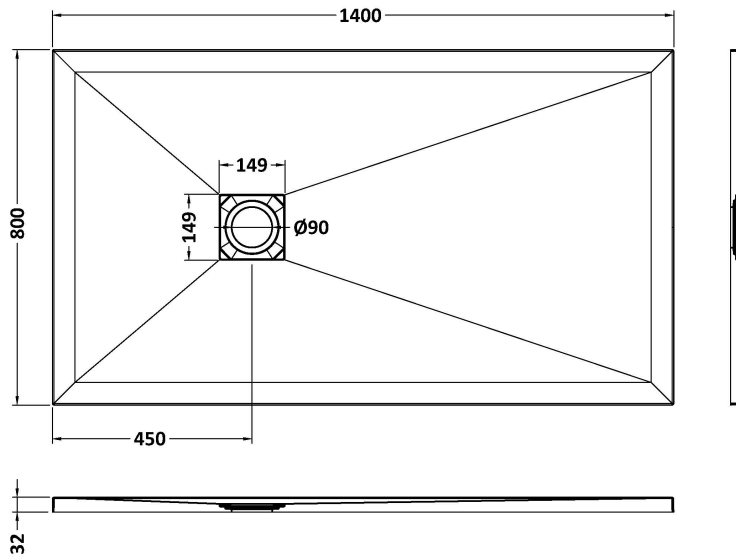

Sales Code: NLT71033

Description: Rectangular Shower Tray 1400X800

### Product Dimensions

Length (mm):	1400
Width (mm):	800
Height (mm):	33
Nett Weight (kg):	41.95

### Packaging Dimensions

Length (mm):	1440
Width (mm):	840
Height (mm):	73
Gross Weight (kg):	41.95

### Outer Box Dimensions (If Applicable)

Length (mm):	
Width (mm):	
Height (mm):	
Gross Weight (kg):	
Barcode:	5056462656328