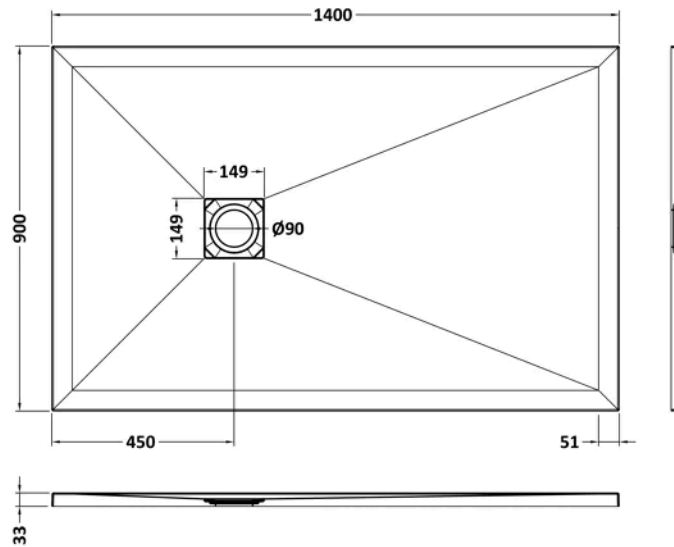

Sales Code: NLT71034

Barcode: 5056462656359

Brand: nuie

Description: 1400 x 900mm Grey Slate Rectangular Slimline Slimline Shower Tray

Product Dimensions

Product	32 x 900 x 1400mm (H x W x L)
Packaged	73 x 940 x 1440mm (H x W x D)
Nett Weight	51.8 kg
Packaged Weight	52.1 kg

Product Details

Country of Origin	United Kingdom
Product Material	Acrylic Capped Abs Caco3 And Pu
Colour/Finish	Grey Slate
Style	Contemporary
Ce Certified	Yes
Leg Set Included	No
Legs Included	No
Slip Resistant	No
Waste Included	No
Waste Shape	Square
Waste Size Required	90mm