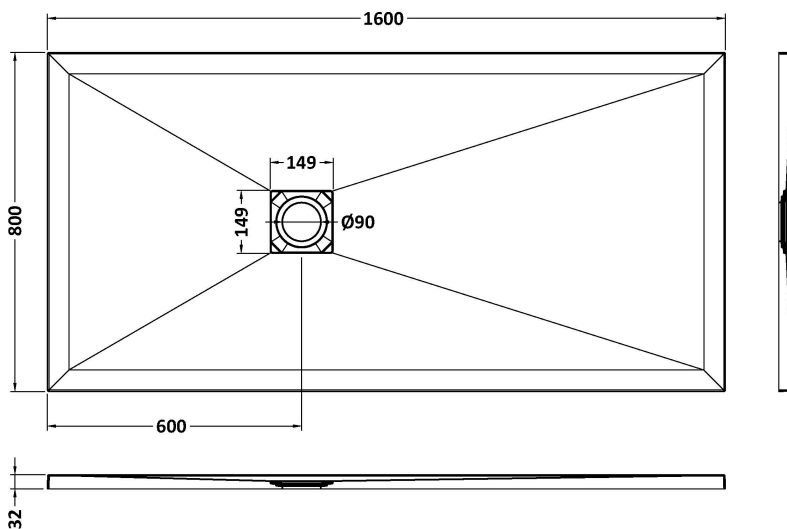

Sales Code: NLT71053

Description: Rectangular Shower Tray 1600X800

Product Dimensions

Length (mm):	1600
Width (mm):	800
Height (mm):	33
Nett Weight (kg):	52.3

Packaging Dimensions

Length (mm):	1640
Width (mm):	840
Height (mm):	73
Gross Weight (kg):	52.3

Packaging Data

Box Colour:	Shrinkwrap & Polystyrene
Box Qty:	1
Label Size:	100 x 50
Label Colour:	White Label
Label Qty:	2

Outer Box Dimensions (If Applicable)

Length (mm):	
Width (mm):	
Height (mm):	
Gross Weight (kg):	
Barcode:	5056462656380

Product Details

Country of Origin:	United Kingdom
Fitting Instruction:	No
CE Certification:	Yes
Colour/Finish:	Slate Grey
Product Material:	Acrylic Capped ABS Caco3 & Pu
Material Colour Reference:	Slate Grey
Radius:	0
Waste Required (mm):	90
Compatible with Leg Kit:	No